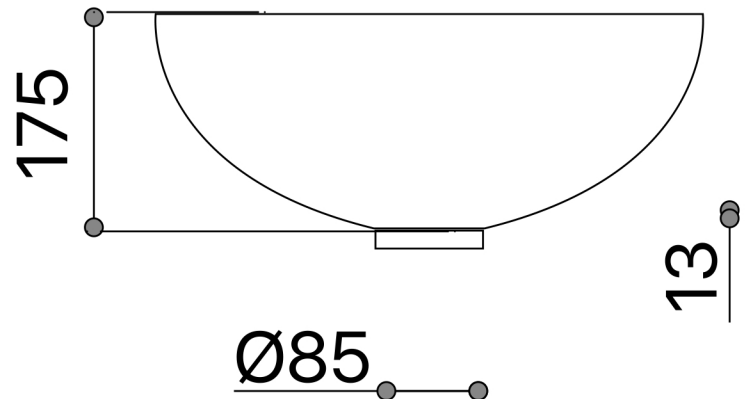

ECHO

Model: Echo

Category: Bathroom Sink

Material: Crystal

Dimensions:

17.1"(L) x 17.1"(W) x 6.8"(H)

Description: Luxury crystal bathroom sink in clear/gold finish.

Ø435

*Numbers are in millimeters