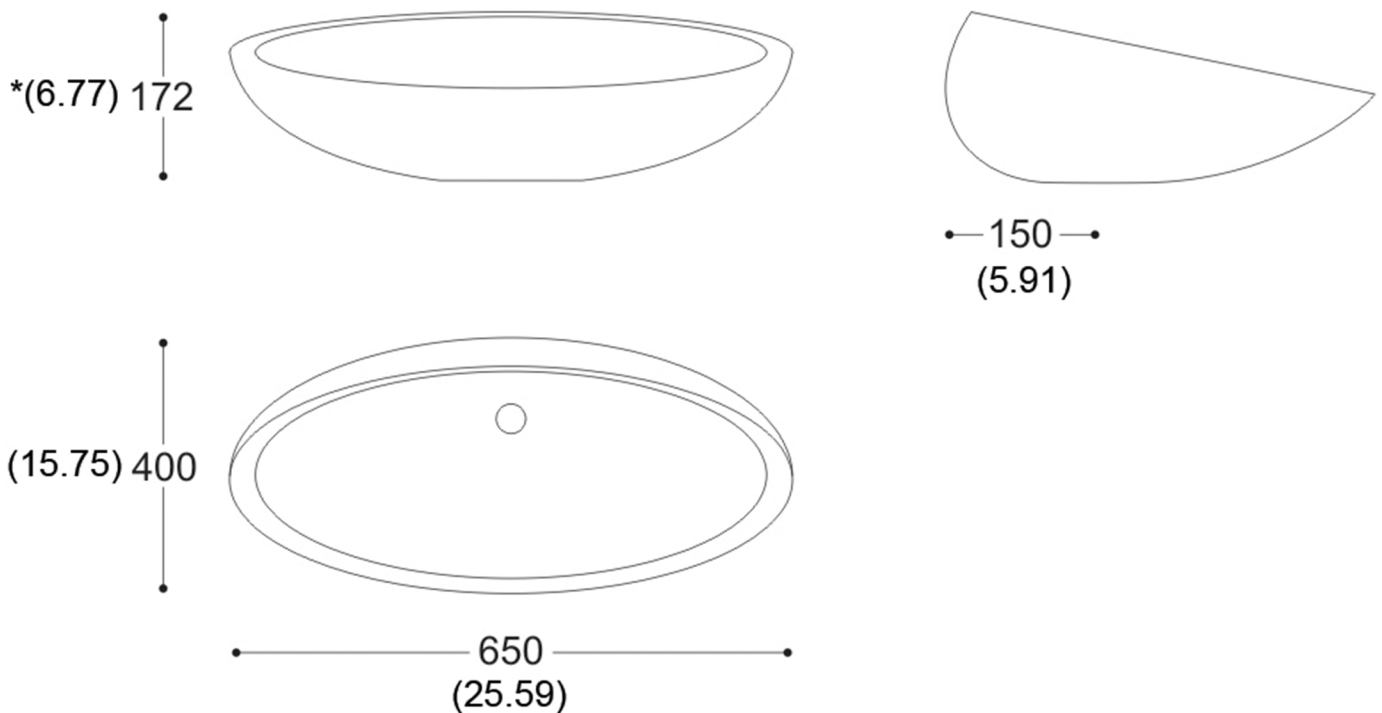

VETRO FREDDO KOOL XL

Model: VETRO FREDDO KOOL XL
Category: Bathroom Sink
Material: Resin and Glass
Dimensions: 25.6"(L) x 15.8"(W) x 6.8"(D)

Description: Luxury bathroom sink in gold leaf finish.

*Numbers in parenthesis are in inches