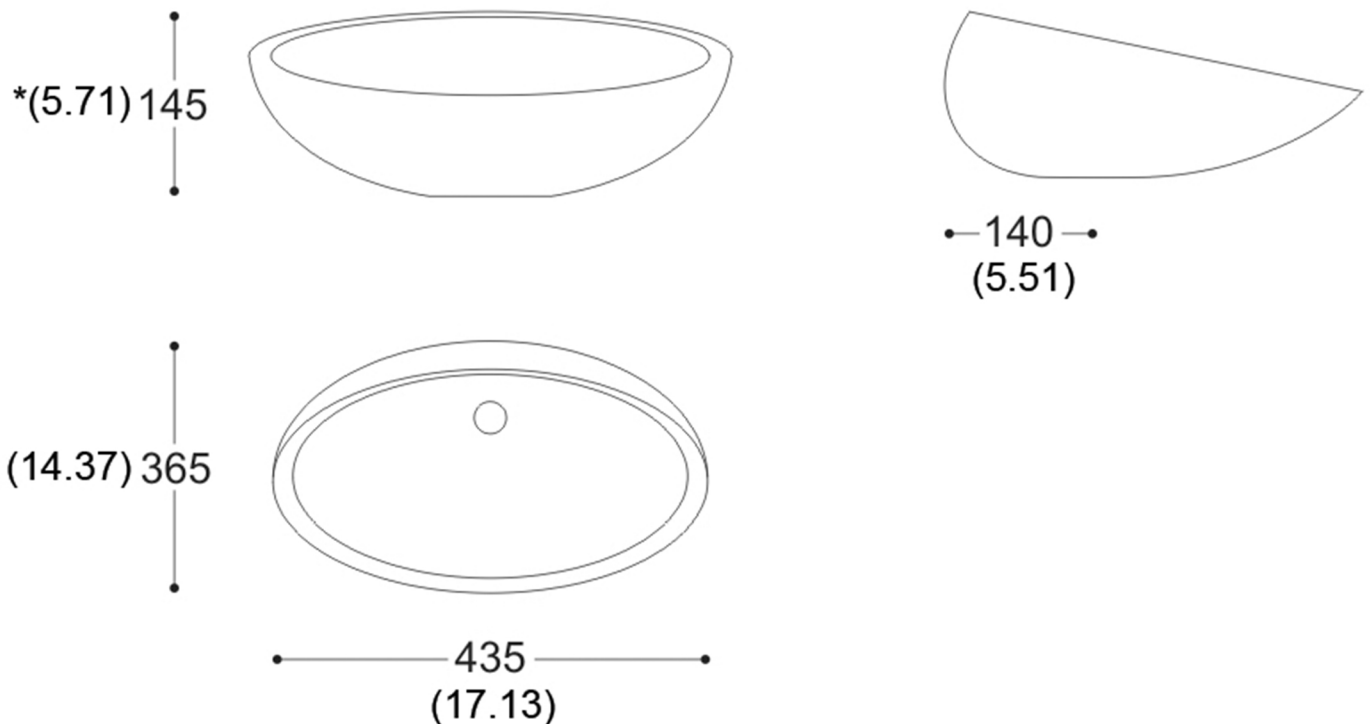

VETRO FREDDO KOOL

Model: VETRO FREDDO KOOL

Category: Bathroom Sink

Material: Resin and Glass

Dimensions:

17.2"(L) x 14.4"(W) x 5.8"(D)

Description: Luxury bathroom sink in white finish.

*Numbers in parenthesis are in inches