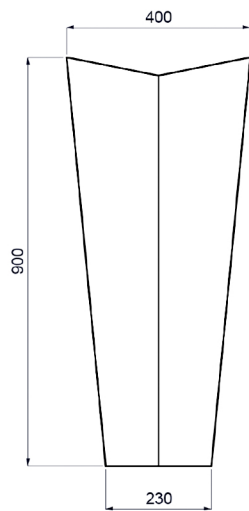

HEX

Model: Hex

Category: Bathroom Sink

Material: Resin and Glass

Dimensions:

23.1"(L) x 15.7"(W) x 35.4"(H)

Description: Luxury free-standing bathroom sink in black and gold finish.

Side view

Front view

Section

Up view

*Numbers are in millimeters