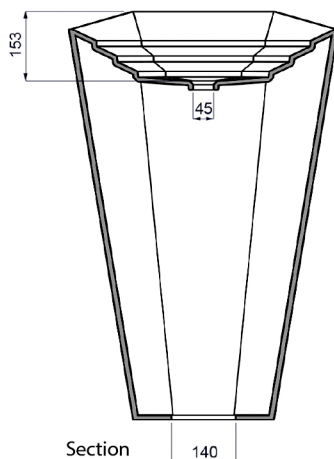

HEX

Model: Hex

Category: Bathroom Sink

Material: Resin and Glass

Dimensions:

23.1"(L) x 15.7"(W) x 35.4"(H)

Description: Luxury free-standing bathroom sink in black and gold finish.

Side view

Front view

Section

Up view

*Numbers are in millimeters