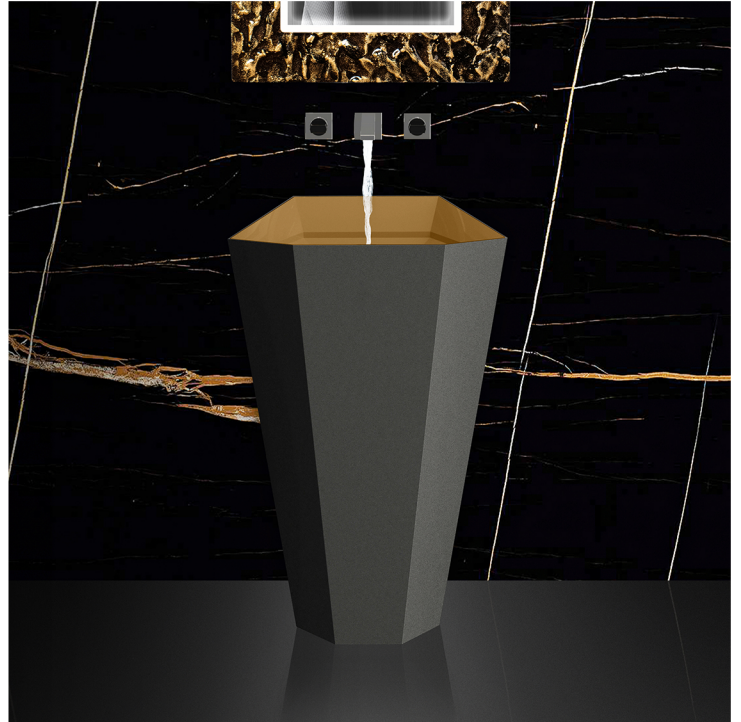

HEX

Model: Hex

Category: Bathroom Sink

Material: Resin and Glass

Dimensions:

23.1"(L) x 15.7"(W) x 35.4"(H)

Description: Luxury free-standing bathroom sink in black and gold finish.

Side view