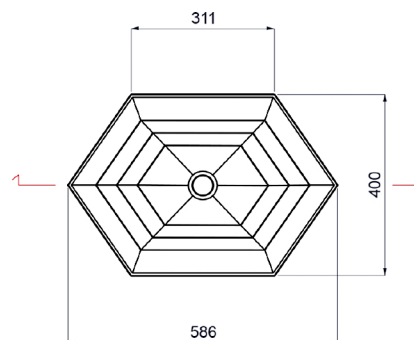

HEX

Model: Hex

Category: Bathroom Sink

Material: Resin and Glass

Dimensions:

23.1"(L) x 15.7"(W) x 35.4"(H)

Description: Luxury free-standing bathroom sink in black and gold finish.

Side view

Front view

Section

Up view

*Numbers are in millimeters