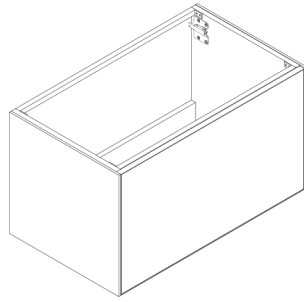

# ROMBO 32

**Category:** Bathroom Vanity

**Material:** Wood & Murano Glass

**Dimensions:**

31.50" (L) x 18.50" (W) x 15.75" (H)

**Colors:**

Grey  
Smoke    White &  
Bronze

## Technical Data

\*Numbers are in inches

Prastra per fissaggio a parete  
Wall-mounting plate

Stop per fissaggio a parete  
Plug for wall-mounting plate

1

Smontaggio Cassetto premendo leve di sgancio  
Disassemble drawer by pressing release clips