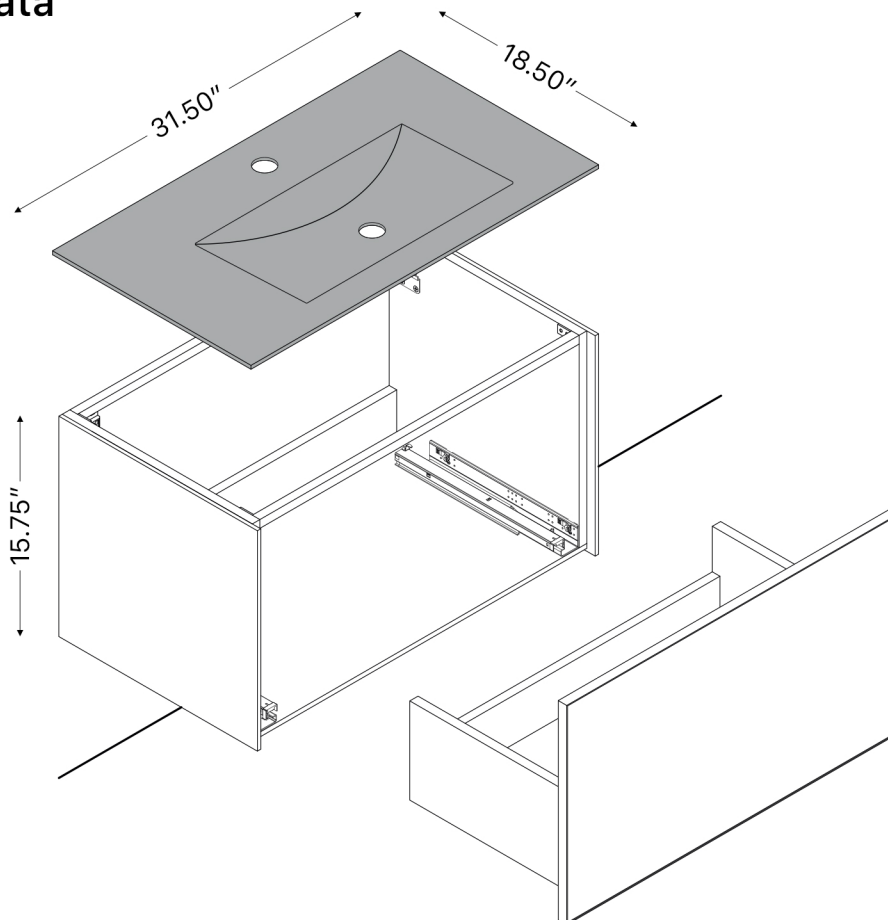

# ROMBO 32

**Category:** Bathroom Vanity

**Material:** Wood & Murano Glass

**Dimensions:**

31.50" (L) x 18.50" (W) x 15.75" (H)

**Colors:**

Grey  
Smoke    White &  
Bronze

## Technical Data

\*Numbers are in inches

Prastra per fissaggio a parete  
Wall-mounting plate

Stop per fissaggio a parete  
Plug for wall-mounting plate

1

Smontaggio Cassetto premendo leve di sgancio  
Disassemble drawer by pressing release clips