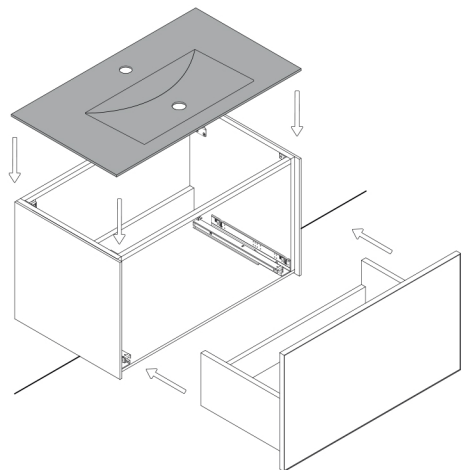

# ROMBO 32

**Category:** Bathroom Vanity

**Material:** Wood & Murano Glass

**Dimensions:**

31.50" (L) x 18.50" (W) x 15.75" (H)

**Colors:**

Grey  
Smoke    White &  
Bronze

## Technical Data

\*Numbers are in inches

Prastra per fissaggio a parete  
Wall-mounting plate

Stop per fissaggio a parete  
Plug for wall-mounting plate

1

Smontaggio Cassetto premendo leve di sgancio  
Disassemble drawer by pressing release clips

2

Fissaggio piastre a parete  
Plate fixing on wall

3

Ancoraggio e registrazione della console  
Unit anchoring and adjustment

4

installazione del piano ed inserimento  
del cassetto su guida  
Top board fixing on frame and drawer onto rails