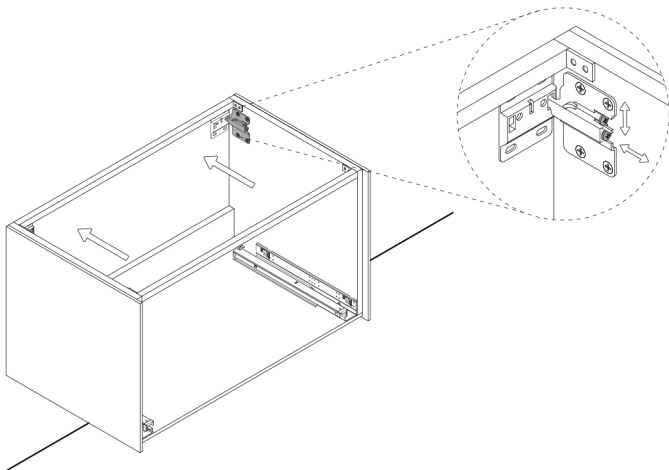

# ROMBO 32

**Category:** Bathroom Vanity

**Material:** Wood & Murano Glass

**Dimensions:**

31.50" (L) x 18.50" (W) x 15.75" (H)

**Colors:**

Grey  
Smoke    White &  
Bronze

## Technical Data

\*Numbers are in inches

Prastra per fissaggio a parete  
Wall-mounting plate

Stop per fissaggio a parete  
Plug for wall-mounting plate

1

Smontaggio Cassetto premendo leve di sgancio  
Disassemble drawer by pressing release clips

2

Fissaggio piastre a parete  
Plate fixing on wall

3

Ancoraggio e registrazione della console  
Unit anchoring and adjustment

4

installazione del piano ed inserimento  
del cassetto su guida  
Top board fixing on frame and drawer onto rails