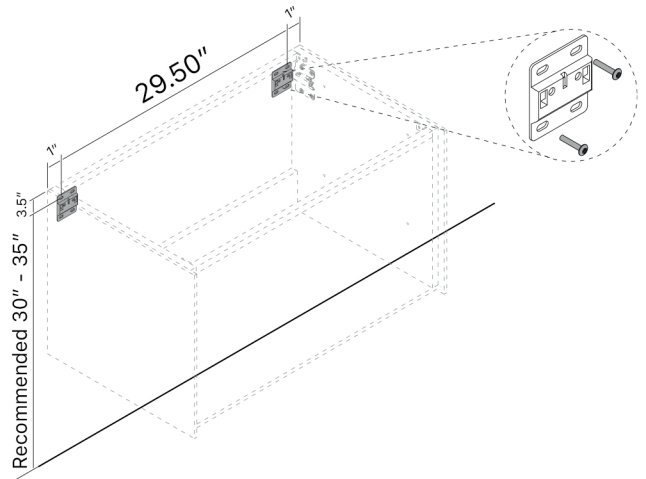

# ROMBO 32

**Category:** Bathroom Vanity

**Material:** Wood & Murano Glass

**Dimensions:**

31.50" (L) x 18.50" (W) x 15.75" (H)

**Colors:**

Grey  
Smoke    White &  
Bronze

## Technical Data

\*Numbers are in inches

Prastra per fissaggio a parete  
Wall-mounting plate

Stop per fissaggio a parete  
Plug for wall-mounting plate

1

Smontaggio Cassetto premendo leve di sgancio  
Disassemble drawer by pressing release clips

2

Fissaggio piastre a parete  
Plate fixing on wall

3

Ancoraggio e registrazione della console  
Unit anchoring and adjustment

4

installazione del piano ed inserimento  
del cassetto su guida  
Top board fixing on frame and drawer onto rails