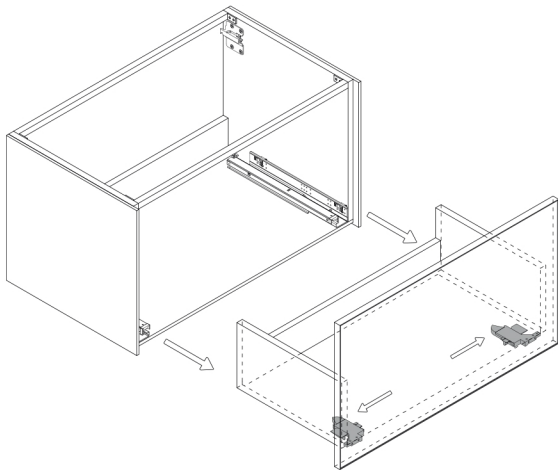

# ROMBO 32

**Category:** Bathroom Vanity

**Material:** Wood & Murano Glass

**Dimensions:**

31.50" (L) x 18.50" (W) x 15.75" (H)

**Colors:**

Grey  
Smoke    White &  
Bronze

## Technical Data

\*Numbers are in inches

Prastra per fissaggio a parete  
Wall-mounting plate

Stop per fissaggio a parete  
Plug for wall-mounting plate

1

Smontaggio Cassetto premendo leve di sgancio  
Disassemble drawer by pressing release clips

2

Fissaggio piastre a parete  
Plate fixing on wall

3

Ancoraggio e registrazione della console  
Unit anchoring and adjustment

4

installazione del piano ed inserimento  
del cassetto su guida  
Top board fixing on frame and drawer onto rails