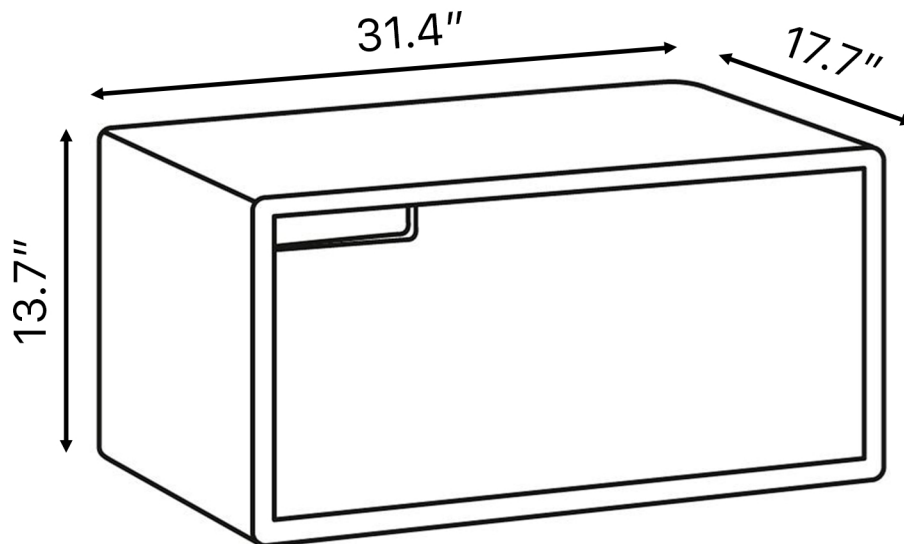

PETRUS 80

Category: Bathroom Vanity

Material: Wood

Dimensions:

31.4"(L) x 17.7"(W) x 13.7"(H)

Colors:

Walnut

Technical Data

*Numbers are in inches