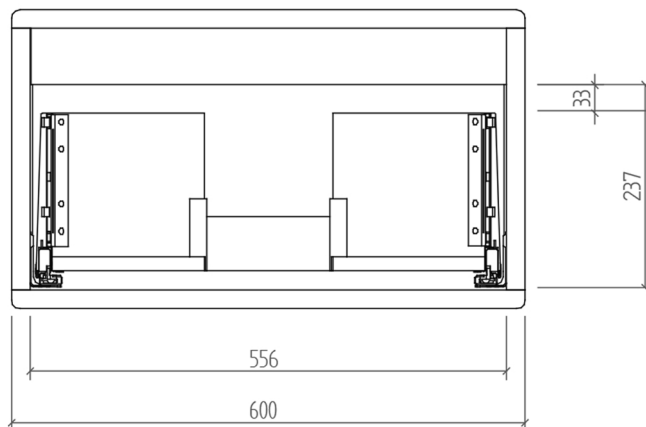

# NOCETO 60

**Category:** Bathroom Vanity

**Material:** Wood

**Dimensions:**

23.6" (W) x 17.7" (D) x 13.7" (H)

## Technical Data

Back View

Side View

\*Numbers are in millimeters