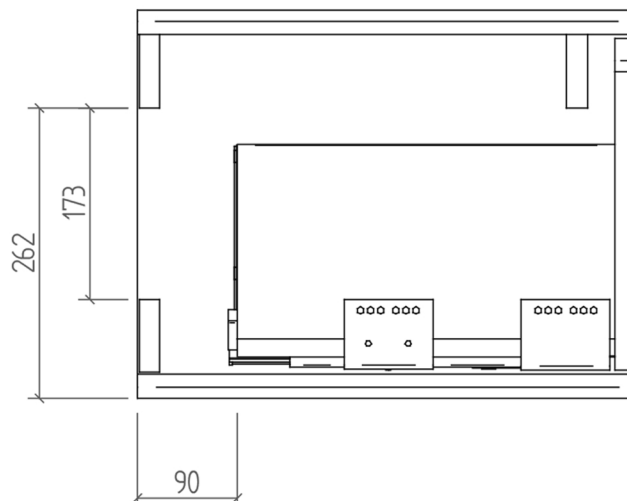

# NOCETO 60

**Category:** Bathroom Vanity

**Material:** Wood

**Dimensions:**

23.6" (W) x 17.7" (D) x 13.7" (H)

## Technical Data

Back View

Side View

\*Numbers are in millimeters