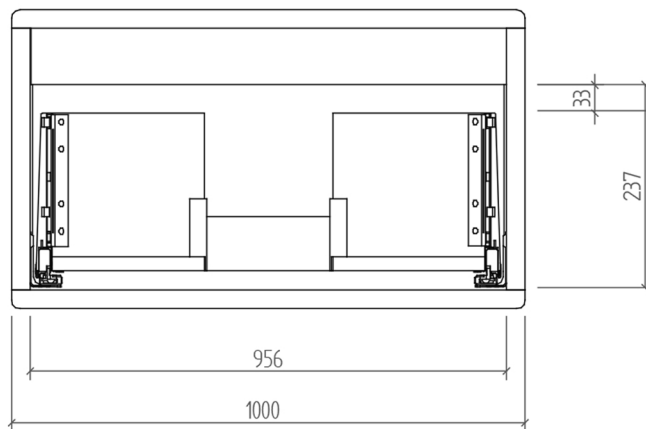

NOCETO 100

Category: Bathroom Vanity

Material: Wood

Dimensions:

39.3" (W) x 17.7" (D) x 13.7" (H)

Technical Data

Back View

Side View

*Numbers are in millimeters