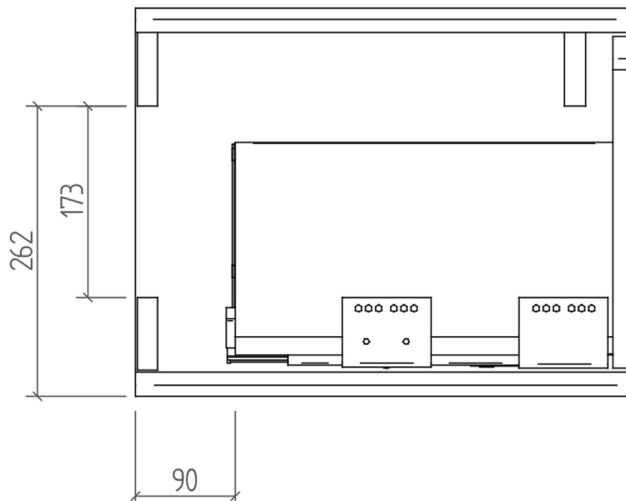

NOCETO 100

Category: Bathroom Vanity

Material: Wood

Dimensions:

39.3" (W) x 17.7" (D) x 13.7" (H)

Technical Data

Back View

Side View

*Numbers are in millimeters