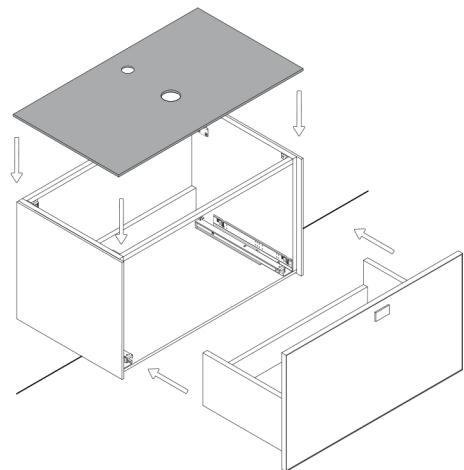

MURANO 32

Category: Bathroom Vanity

Material: Wood & Murano Glass

Dimensions:

31.6"(W) x 18.3"(D) x 18.1"(H)

Colors:

Gold

Silver

Technical Data

*Numbers are in inches

1

Smontaggio Cassetto premendo leve di sgancio
 Disassemble drawer by pressing release clips

2

Fissaggio piastre a parete
 Plate fixing on wall

3

Ancoraggio e registrazione della console
 Unit anchoring and adjustment

4

installazione del piano ed inserimento
 del cassetto su guida
 Top board fixing on frame and drawer onto rails