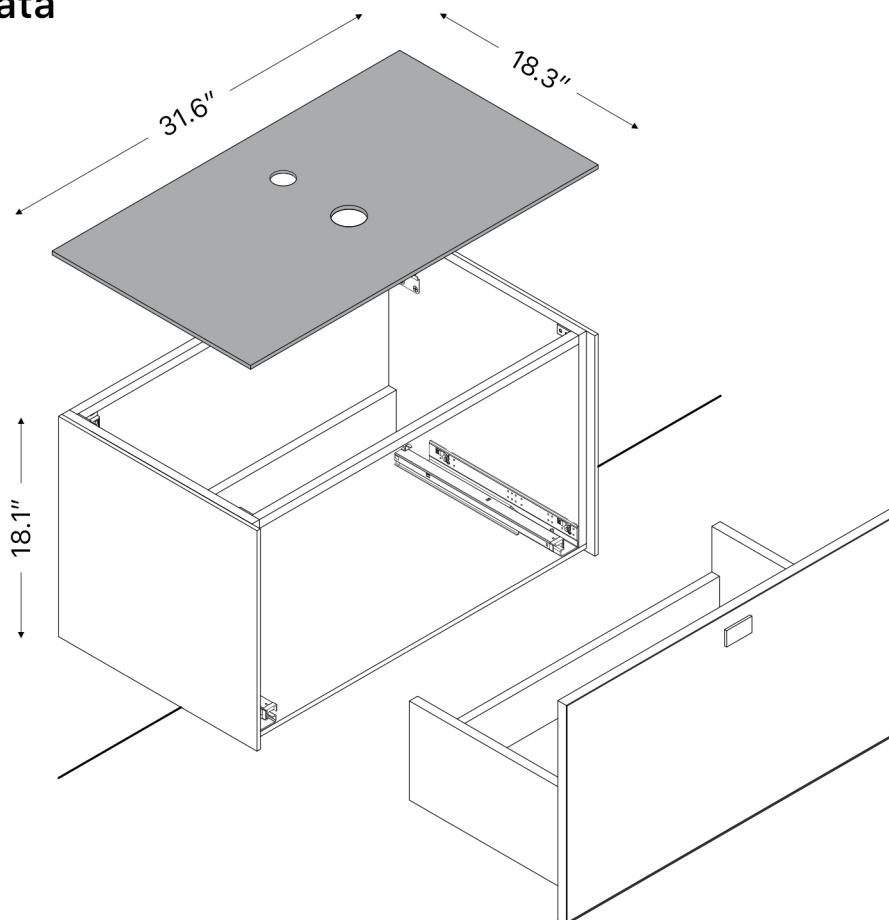

MURANO 32

Category: Bathroom Vanity

Material: Wood & Murano Glass

Dimensions:

31.6"(W) x 18.3"(D) x 18.1"(H)

Colors:

Gold

Silver

Technical Data

*Numbers are in inches

1

Smontaggio Cassetto premendo leve di sgancio
 Disassemble drawer by pressing release clips

2

Fissaggio piastre a parete
 Plate fixing on wall

3

Ancoraggio e registrazione della console
 Unit anchoring and adjustment