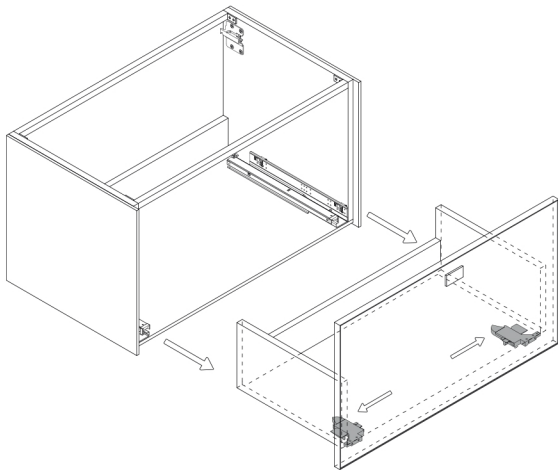

MURANO 32

Category: Bathroom Vanity

Material: Wood & Murano Glass

Dimensions:

31.6"(W) x 18.3"(D) x 18.1"(H)

Colors:

Gold

Silver

Technical Data

*Numbers are in inches

1

Smontaggio Cassetto premendo leve di sgancio
 Disassemble drawer by pressing release clips

2

Fissaggio piastre a parete
 Plate fixing on wall

3

Ancoraggio e registrazione della console
 Unit anchoring and adjustment