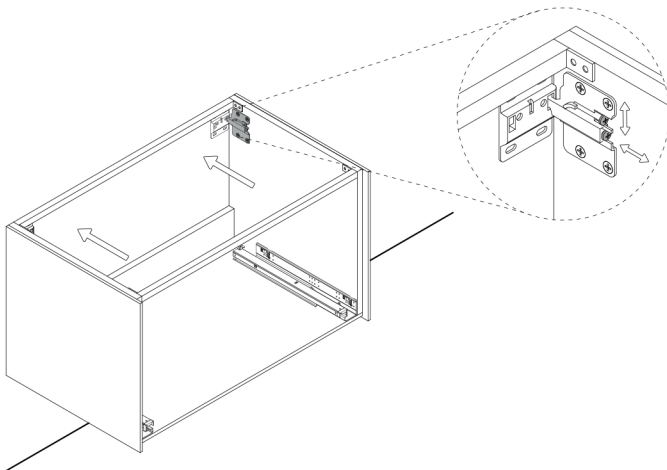

MURANO 32

Category: Bathroom Vanity

Material: Wood & Murano Glass

Dimensions:

31.6"(W) x 18.3"(D) x 18.1"(H)

Colors:

Gold

Silver

Technical Data

*Numbers are in inches

1

Smontaggio Cassetto premendo leve di sgancio
 Disassemble drawer by pressing release clips

2

Fissaggio piastre a parete
 Plate fixing on wall

3

Ancoraggio e registrazione della console
 Unit anchoring and adjustment

4

installazione del piano ed inserimento
 del cassetto su guida
 Top board fixing on frame and drawer onto rails