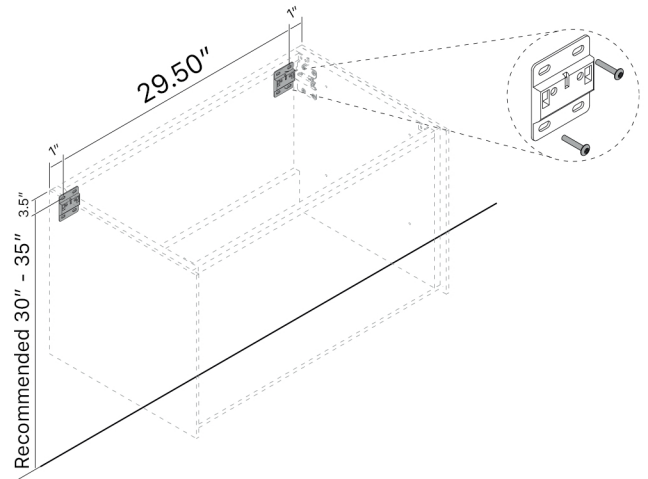

MURANO 32

Category: Bathroom Vanity

Material: Wood & Murano Glass

Dimensions:

31.6"(W) x 18.3"(D) x 18.1"(H)

Colors:

Gold

Silver

Technical Data

*Numbers are in inches

1

Smontaggio Cassetto premendo leve di sgancio
 Disassemble drawer by pressing release clips

2

Fissaggio piastre a parete
 Plate fixing on wall

3

Ancoraggio e registrazione della console
 Unit anchoring and adjustment

4

installazione del piano ed inserimento
 del cassetto su guida
 Top board fixing on frame and drawer onto rails