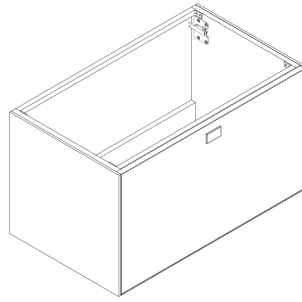

LUCENT 32

Category: Bathroom Vanity

Material: Wood & Murano Glass

Dimensions:

31.6"(W) x 18.3"(D) x 18.1"(H)

Colors:

Black & Silver

White & Silver

Black & Gold

White & Gold

Bronze

Grey Silver

Technical Data

*Numbers are in inches

1

Smontaggio Cassetto premendo leve di sgancio
Disassemble drawer by pressing release clips