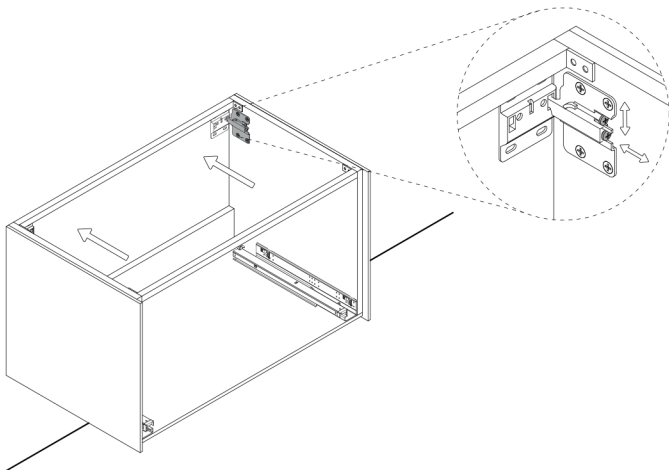

LUCENT 32

Category: Bathroom Vanity

Material: Wood & Murano Glass

Dimensions:

31.6"(W) x 18.3"(D) x 18.1"(H)

Colors:

Black & Silver

White & Silver

Black & Gold

White & Gold

Bronze

Grey Silver

Technical Data

*Numbers are in inches

1

Smontaggio Cassetto premendo leve di sgancio
Disassemble drawer by pressing release clips

2

Fissaggio piastre a parete
Plate fixing on wall

3

Ancoraggio e registrazione della console
Unit anchoring and adjustment

4

installazione del piano ed inserimento
del cassetto su guida
Top board fixing on frame and drawer onto rails