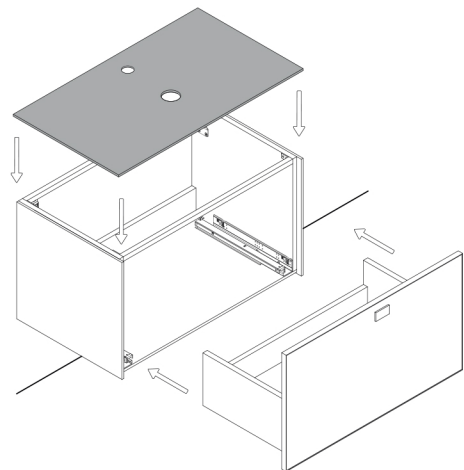

LUCENT 32

Category: Bathroom Vanity

Material: Wood & Murano Glass

Dimensions:

31.6"(W) x 18.3"(D) x 18.1"(H)

Colors:

Black & Silver

White & Silver

Black & Gold

White & Gold

Bronze

Grey Silver

Technical Data

*Numbers are in inches

1

Smontaggio Cassetto premendo leve di sgancio
Disassemble drawer by pressing release clips

2

Fissaggio piastre a parete
Plate fixing on wall

3

Ancoraggio e registrazione della console
Unit anchoring and adjustment

4

installazione del piano ed inserimento
del cassetto su guida
Top board fixing on frame and drawer onto rails