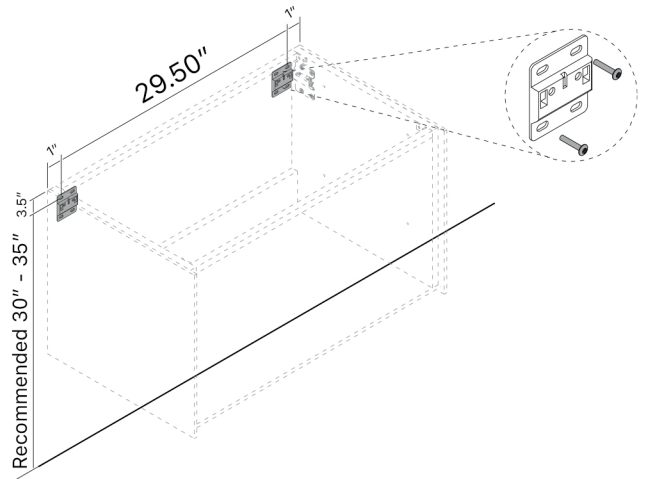

LUCENT 32

Category: Bathroom Vanity

Material: Wood & Murano Glass

Dimensions:

31.6"(W) x 18.3"(D) x 18.1"(H)

Colors:

Black & Silver

White & Silver

Black & Gold

White & Gold

Bronze

Grey Silver

Technical Data

*Numbers are in inches

1

Smontaggio Cassetto premendo leve di sgancio
Disassemble drawer by pressing release clips

2

Fissaggio piastre a parete
Plate fixing on wall

3

Ancoraggio e registrazione della console
Unit anchoring and adjustment

4

installazione del piano ed inserimento
del cassetto su guida
Top board fixing on frame and drawer onto rails