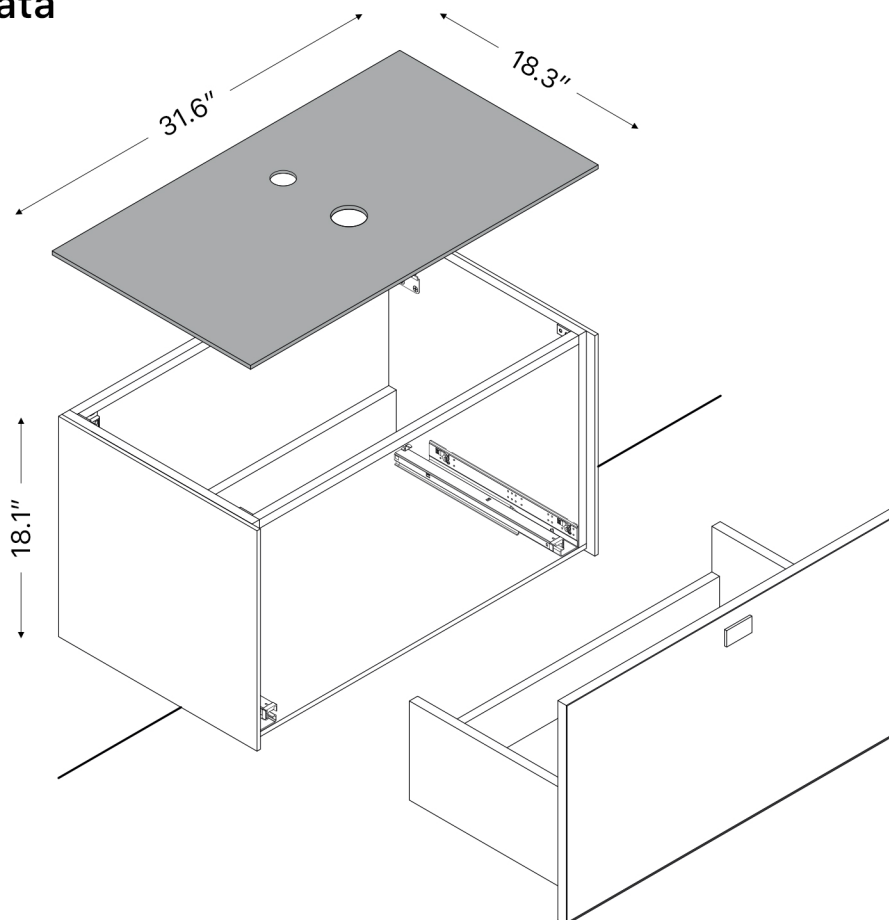

LUCENT 32

Category: Bathroom Vanity

Material: Wood & Murano Glass

Dimensions:

31.6"(W) x 18.3"(D) x 18.1"(H)

Colors:

Black & Silver

White & Silver

Black & Gold

White & Gold

Bronze

Grey Silver

Technical Data

*Numbers are in inches

1

Smontaggio Cassetto premendo leve di sgancio
Disassemble drawer by pressing release clips

2

Fissaggio piastre a parete
Plate fixing on wall

3

Ancoraggio e registrazione della console
Unit anchoring and adjustment

4

installazione del piano ed inserimento
del cassetto su guida
Top board fixing on frame and drawer onto rails