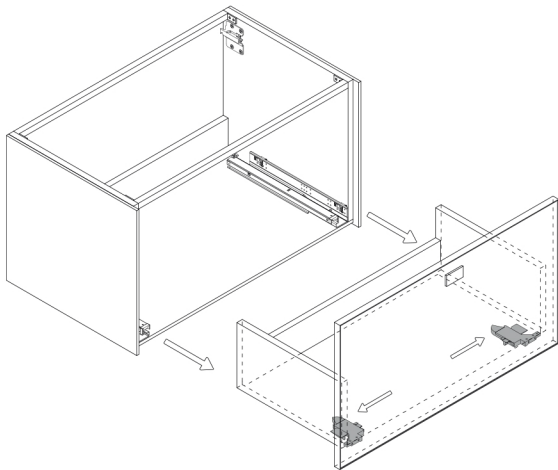

LUCENT 32

Category: Bathroom Vanity

Material: Wood & Murano Glass

Dimensions:

31.6"(W) x 18.3"(D) x 18.1"(H)

Colors:

Black & Silver

White & Silver

Black & Gold

White & Gold

Bronze

Grey Silver

Technical Data

*Numbers are in inches

1

Smontaggio Cassetto premendo leve di sgancio
Disassemble drawer by pressing release clips

2

Fissaggio piastre a parete
Plate fixing on wall

3

Ancoraggio e registrazione della console
Unit anchoring and adjustment

4

installazione del piano ed inserimento
del cassetto su guida
Top board fixing on frame and drawer onto rails