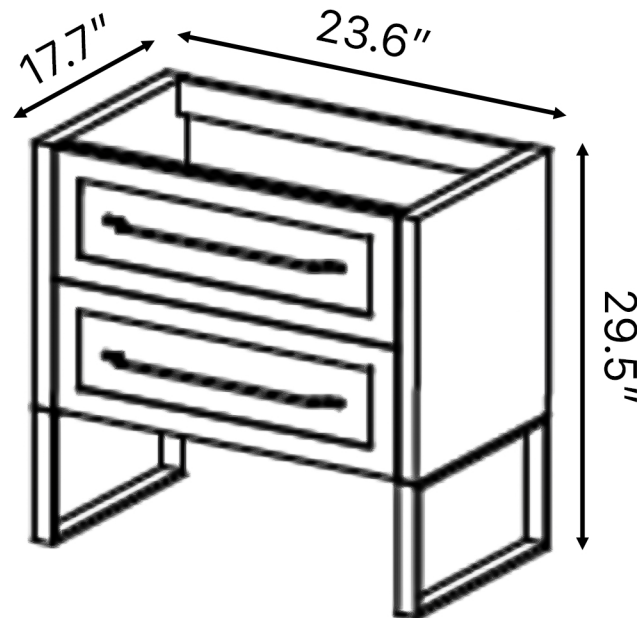

CLASSIC 60

Category: Bathroom Vanity

Material: Wood

Dimensions:

23.6" (L) x 17.7" (W) x 29.5" (H)

Colors:

Midnight
Blue

Black

Olive
Green

Technical Data

*Numbers are in inches