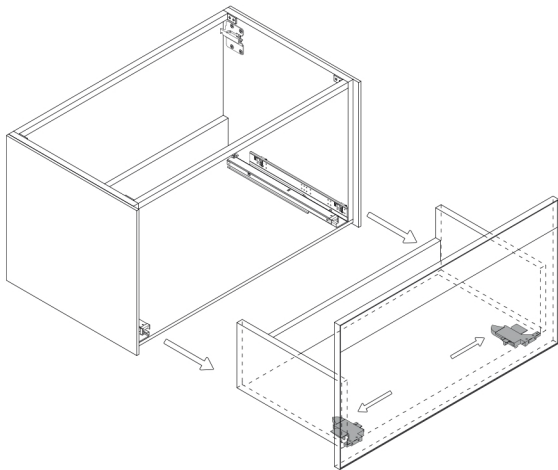

ALBA 40

Category: Bathroom Vanity

Material: Wood & Murano Crystals

Dimensions:

39.75" (W) x 18.75" (D) x 16" (H)

Colors:

Technical Data

*Numbers are in inches

1

Smontaggio Cassetto premendo leve di sgancio
 Disassemble drawer by pressing release clips

2

Fissaggio piastre a parete
 Plate fixing on wall

3

Ancoraggio e registrazione della console
 Unit anchoring and adjustment