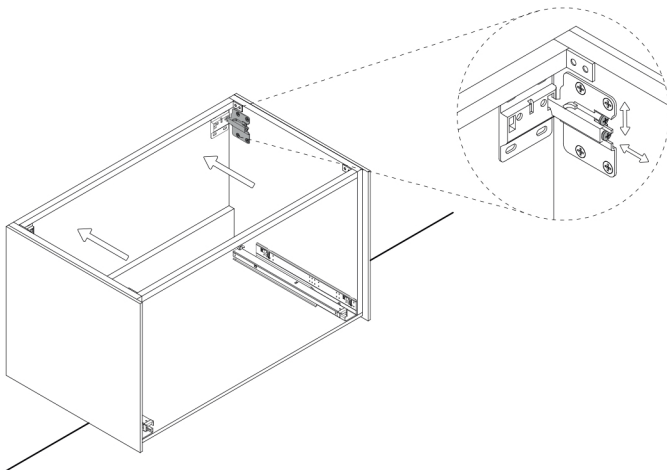

ALBA 40

Category: Bathroom Vanity

Material: Wood & Murano Crystals

Dimensions:

39.75" (W) x 18.75" (D) x 16" (H)

Colors:

Technical Data

*Numbers are in inches

1

Smontaggio Cassetto premendo leve di sgancio
 Disassemble drawer by pressing release clips

2

Fissaggio piastre a parete
 Plate fixing on wall

3

Ancoraggio e registrazione della console
 Unit anchoring and adjustment