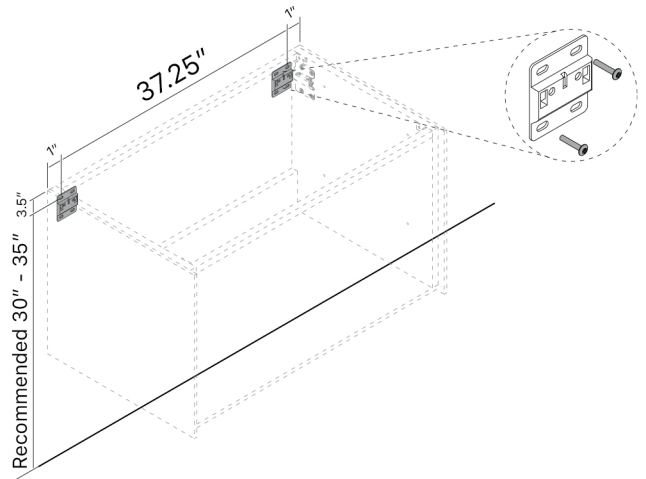

2

Fissaggio piastre a parete
Plate fixing on wall