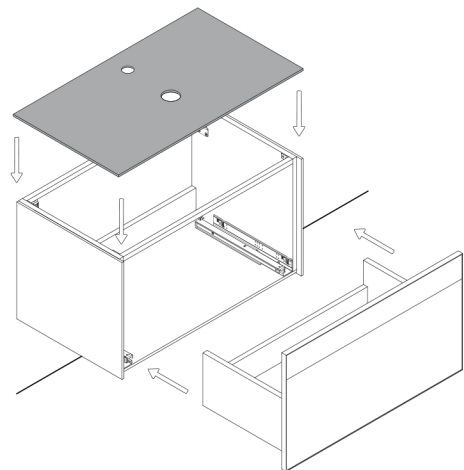

ALBA 40

Category: Bathroom Vanity

Material: Wood & Murano Crystals

Dimensions:

39.75" (W) x 18.75" (D) x 16" (H)

Colors:

Technical Data

*Numbers are in inches

1

Smontaggio Cassetto premendo leve di sgancio
 Disassemble drawer by pressing release clips

2

Fissaggio piastre a parete
 Plate fixing on wall

3

Ancoraggio e registrazione della console
 Unit anchoring and adjustment

4

installazione del piano ed inserimento
 del cassetto su guida
 Top board fixing on frame and drawer onto rails