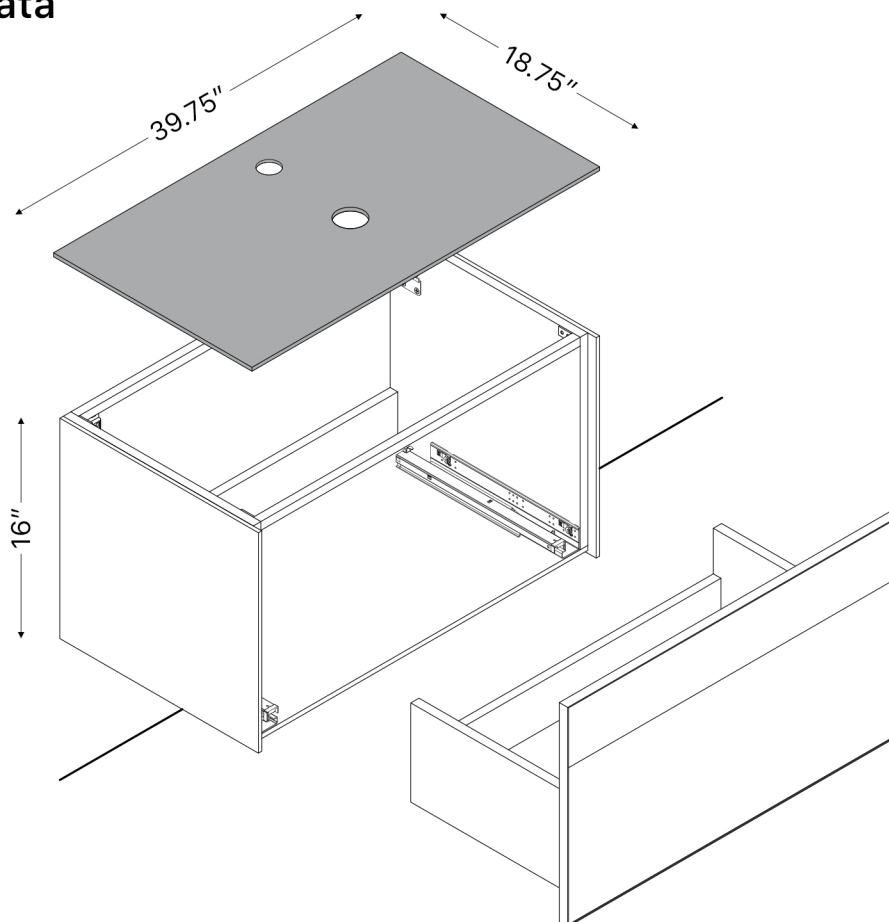

ALBA 40

Category: Bathroom Vanity

Material: Wood & Murano Crystals

Dimensions:

39.75" (W) x 18.75" (D) x 16" (H)

Colors:

Technical Data

*Numbers are in inches

1

Smontaggio Cassetto premendo leve di sgancio
 Disassemble drawer by pressing release clips

2

Fissaggio piastre a parete
 Plate fixing on wall

3

Ancoraggio e registrazione della console
 Unit anchoring and adjustment