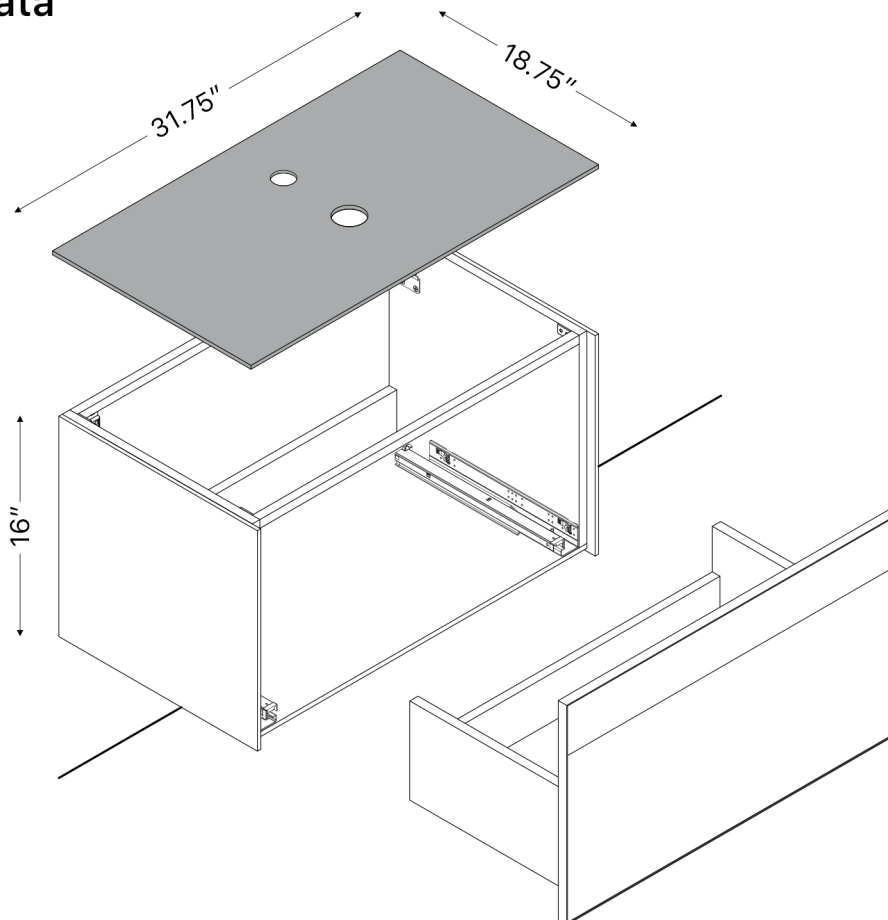

# ALBA 32

**Category:** Bathroom Vanity

**Material:** Wood & Murano Crystals

**Dimensions:**

31.75" (W) x 18.75" (D) x 16" (H)

**Colors:**

## Technical Data

\*Numbers are in inches

Prastra per fissaggio a parete  
Wall-mounting plate

Stop per fissaggio a parete  
Plug for wall-mounting plate

1

Smontaggio Cassetto premendo leve di sgancio  
Disassemble drawer by pressing release clips