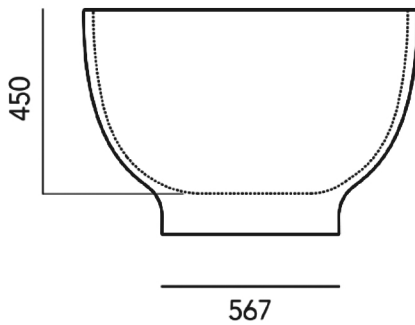

KOOL

Model: Kool

Category: Bathtub

Material: VetroFreddo

Dimensions: 69"(L) x 32.4"(W) x 22.2"(H)

Description: Luxury bathtub in bronze finish.

*Numbers are in millimeters