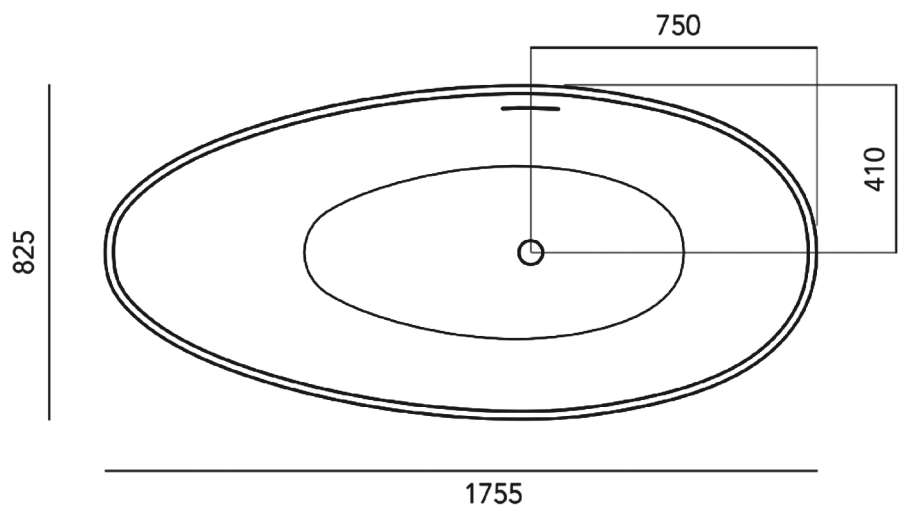

KOOL

Model: Kool

Category: Bathtub

Material: VetroFreddo

Dimensions: 69"(L) x 32.4"(W) x 22.2"(H)

Description: Luxury bathtub in bronze finish.

*Numbers are in millimeters