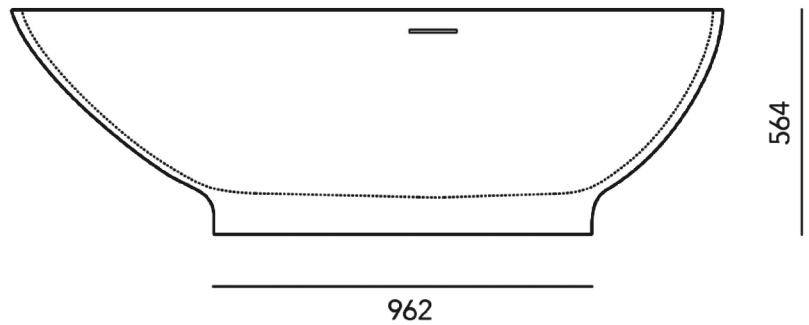

KOOL

Model: Kool

Category: Bathtub

Material: VetroFreddo

Dimensions: 69"(L) x 32.4"(W) x 22.2"(H)

Description: Luxury bathtub in bronze finish.

*Numbers are in millimeters