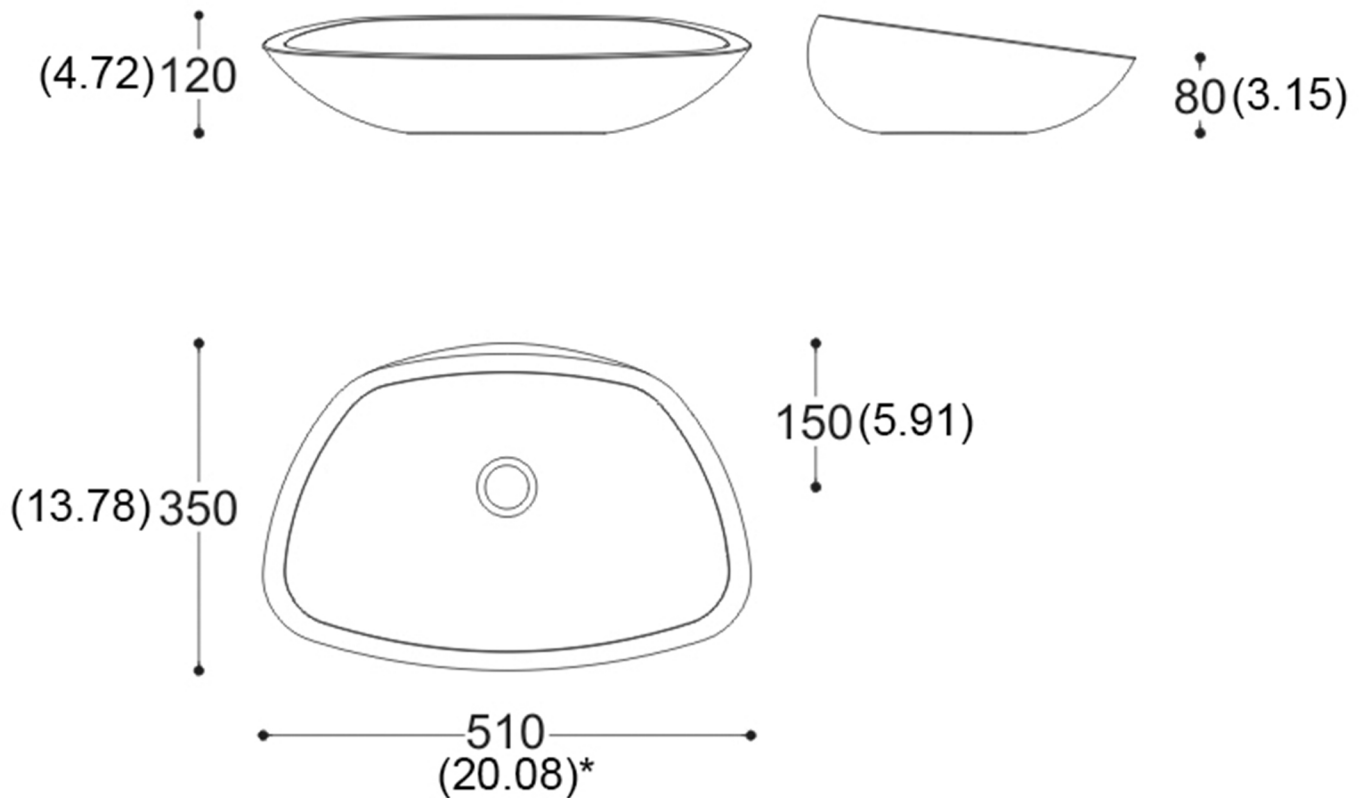

TEKNOFORM AZ OUT

Model: TEKNOFORM AZ OUT
Category: Bathroom Sink
Material: Polymer (Teknoform)
Dimensions:
20.1"(L) x 13.8"(W) x 4.7"(D)

Description: Luxury bathroom sink in black finish.

*Numbers in parenthesis are in inches