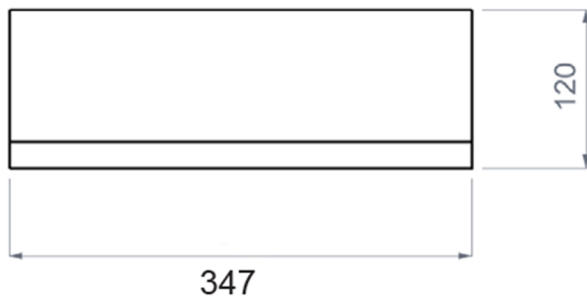

COSMOPOLITAN

Model: Cosmopolitan

Category: Bathroom Sink

Material: Carrara Marble

Dimensions:

25.3" (L) x 13.6" (W) x 4.7" (H)

Description: Luxury bathroom sink in black finish.

*Numbers are in millimeters