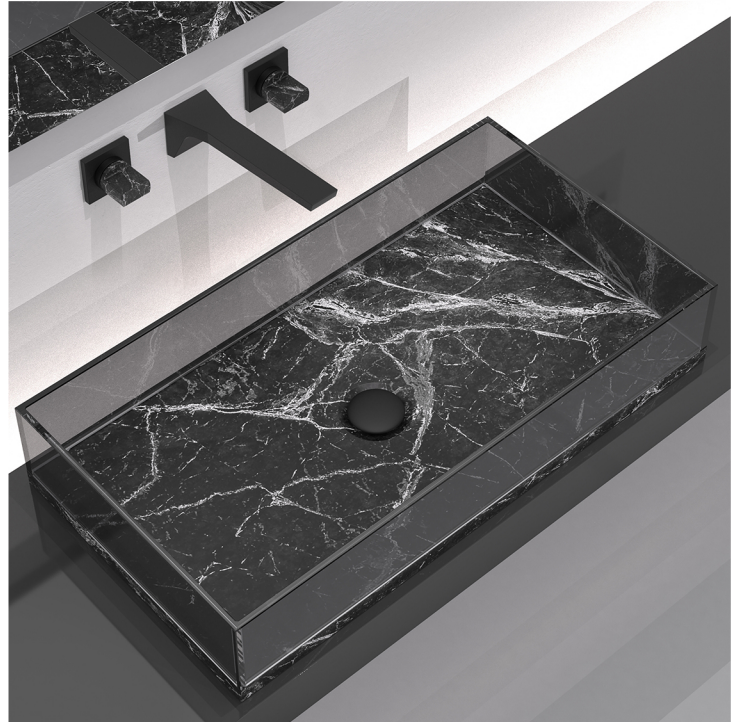

COSMOPOLITAN

Model: Cosmopolitan

Category: Bathroom Sink

Material: Carrara Marble

Dimensions:

25.3" (L) x 13.6" (W) x 4.7" (H)

Description: Luxury bathroom sink in black finish.

*Numbers are in millimeters