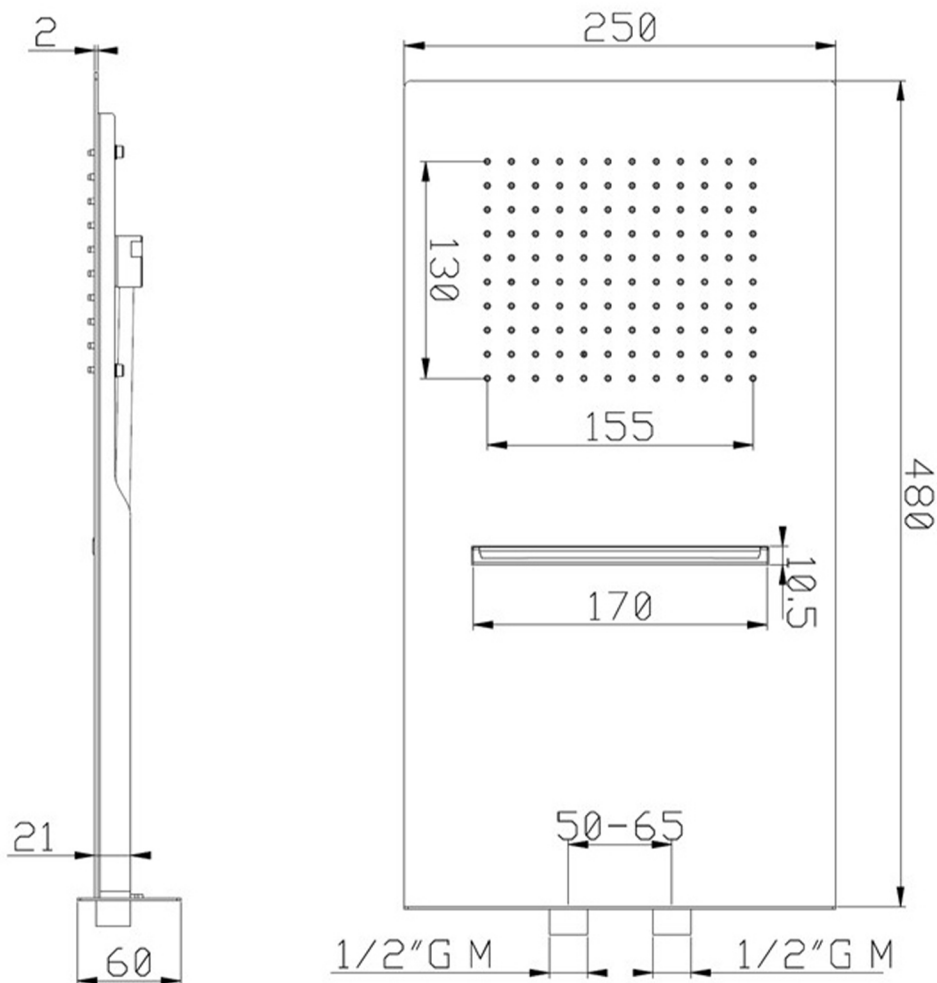

WALL MOUNTED SHOWERHEAD
480X250 MM AND 2 MM THICKNESS.
2 FUNCTIONS: RAIN AND WATERFALL.

INSTALL WITH 2-WAY MIXER

Category: Shower Head

Material: Brass

Dimensions:

18.8"(L) x 9.8"(W)

*Numbers are in millimeters