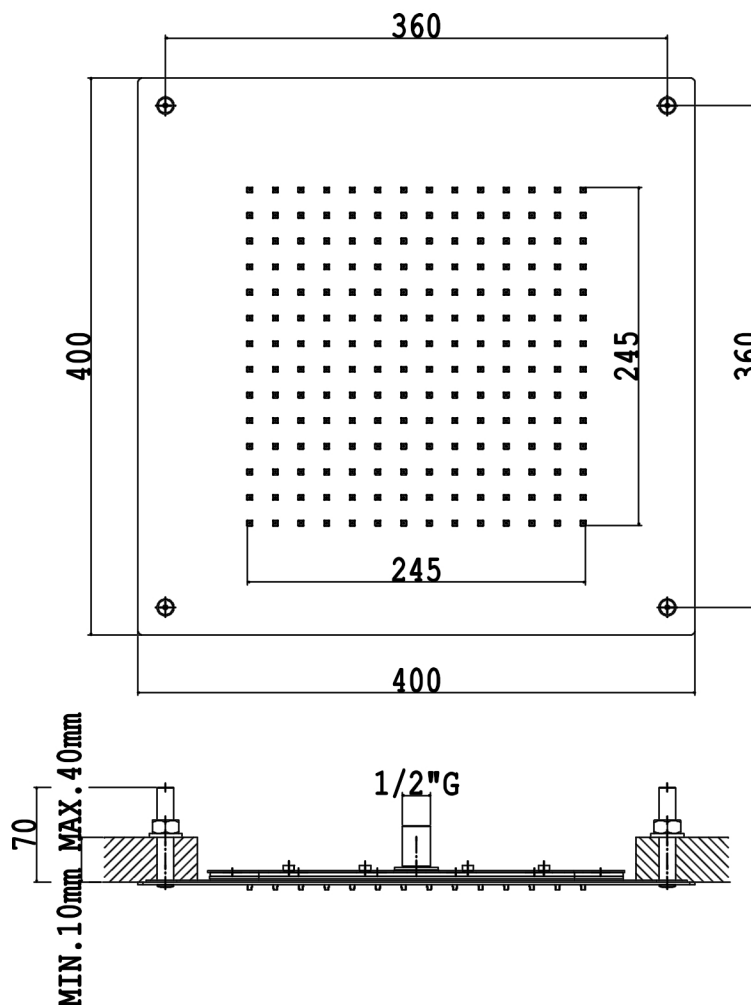

FALSE CEILING SHOWERHEAD 400X400 MM SWAROVSKI

Category: Shower Head
Material: Brass
Dimensions:
15.7"(L) x 15.7"(W)

*Numbers are in millimeters