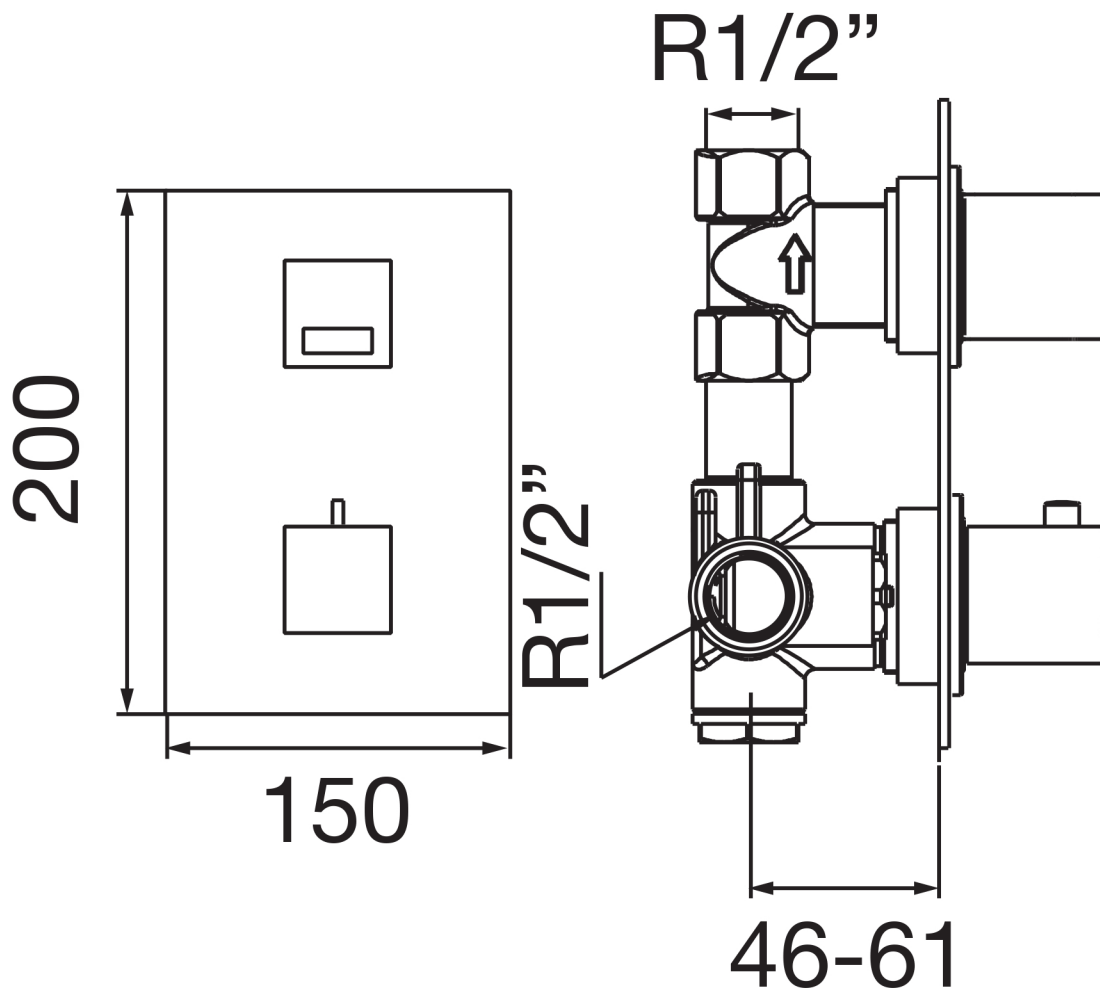

SKIP DIAMOND THERMOSTATIC
CONCEALED BATH & SHOWER
WITH DIVERTER 2 WAYS

Category: Shower Head

Material: Brass

Dimensions:

7.8" (L) x 5.9" (W)

*Numbers are in millimeters