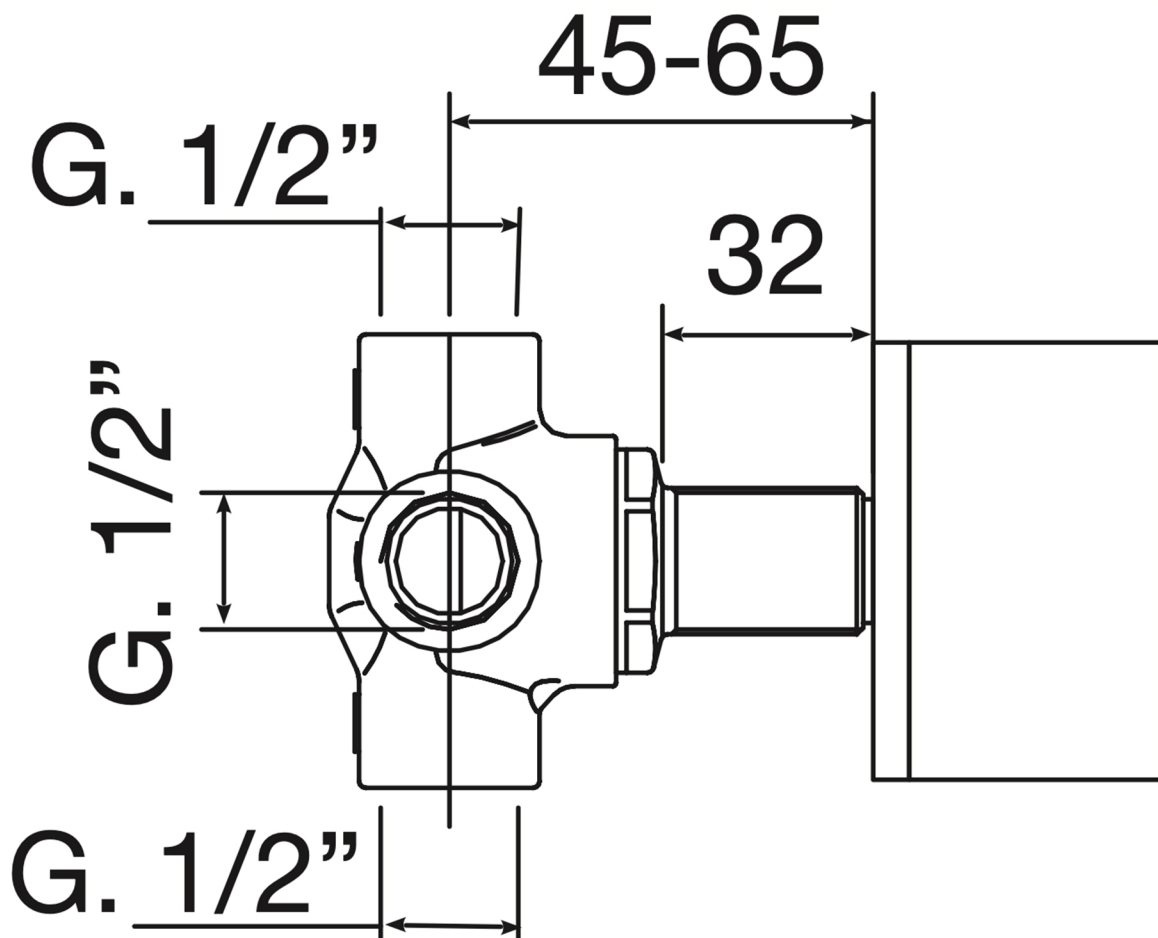

## PREZIOSA

Model: Preziosa

Category: Diverters & Mixers

Material: Lead-Free Brass

Dimensions: 1.2" (L) x 1.2" (W)

Description: Luxury built-in diverter  
2/3/4/5 ways.

\*Numbers are in millimeters