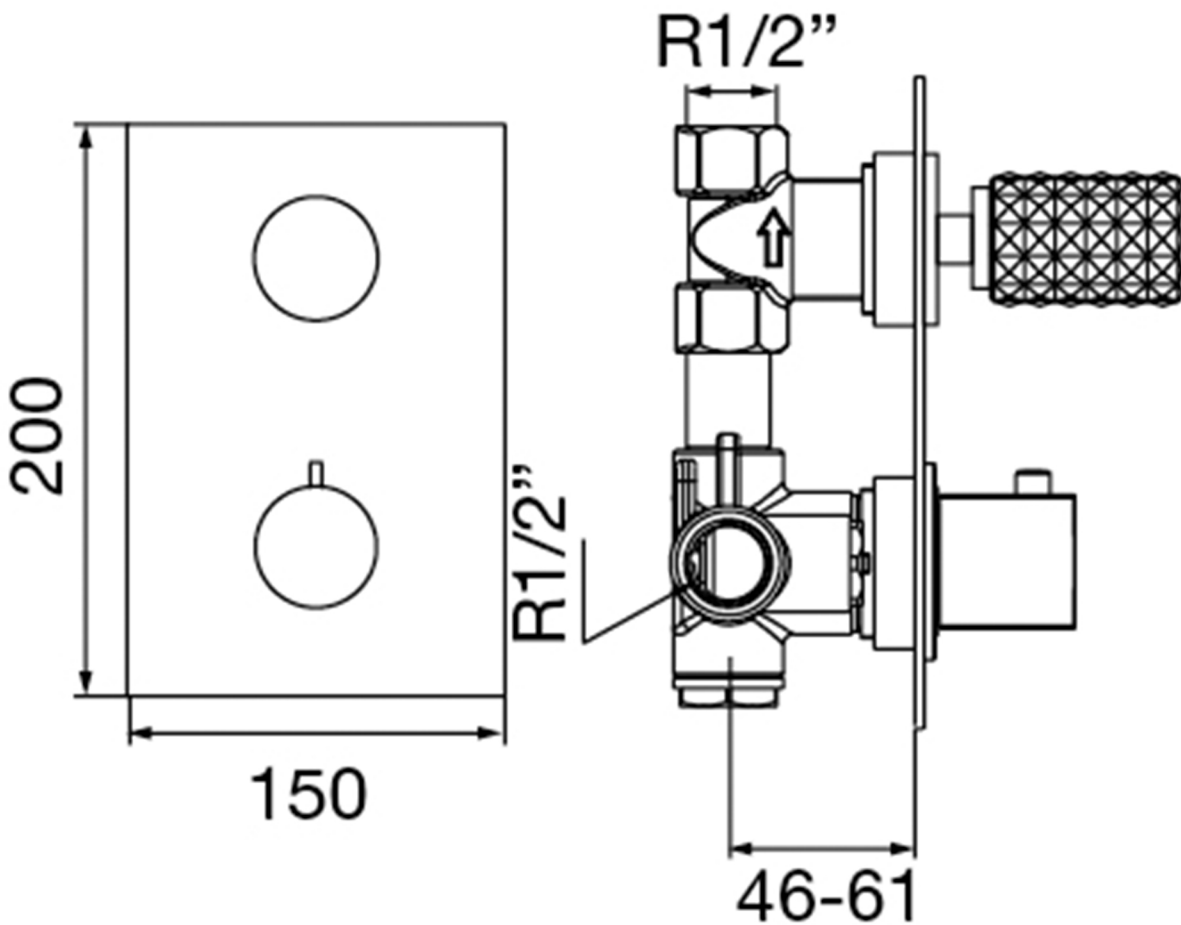

KYROS THERMOSTATIC CONCEALED
BATH & SHOWER
WITH DIVERTER 3 WAYS

Category: Shower Head
Material: Brass
Dimensions:
7.8" (L) x 5.9" (W)

*Numbers are in millimeters