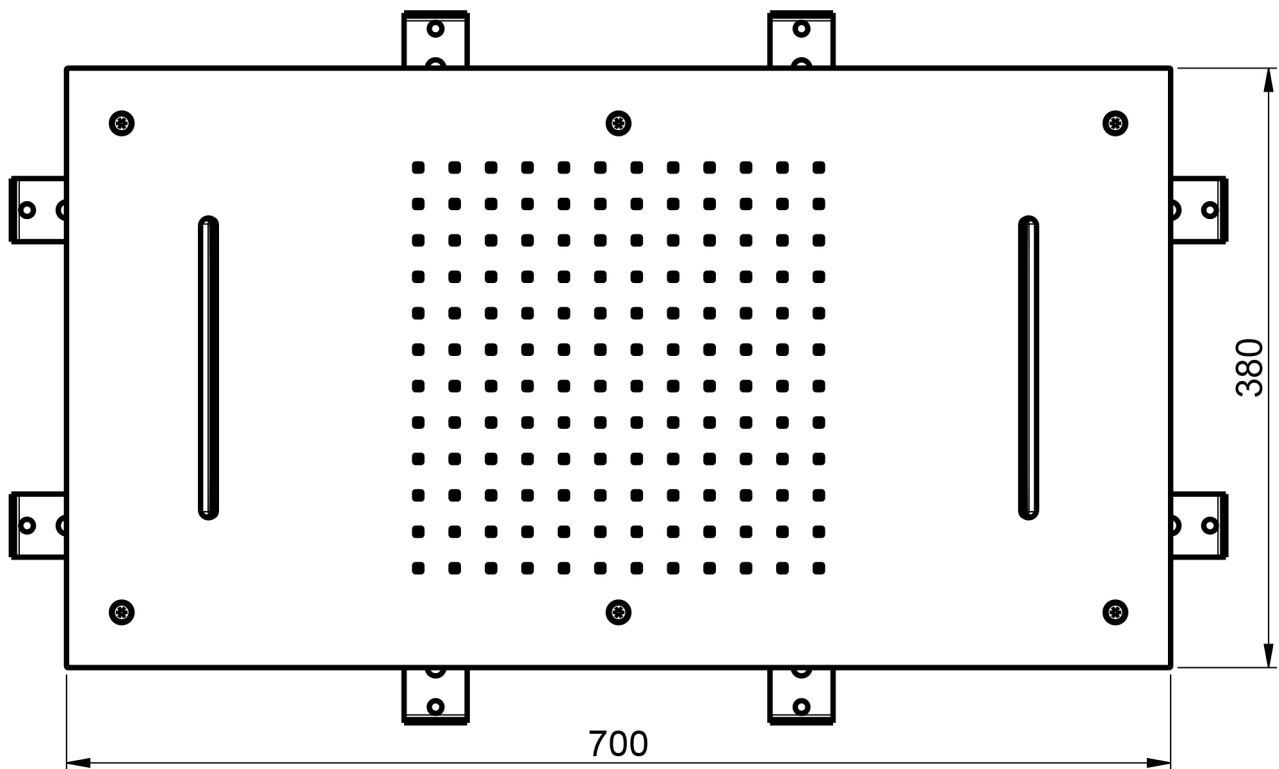

FALSE CEILING SHOWER HEAD
WITH 2 FUNCTIONS:
RAINFALL AND DOUBLE WATERFALL

Category: Shower Head

Material: Brass

Dimensions: 27.5" (L) x 14.9" (W)

*Numbers are in millimeters