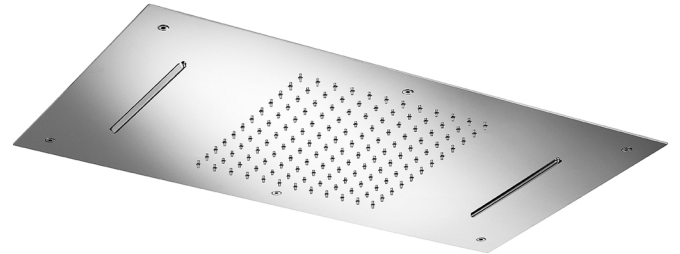

FALSE CEILING SHOWER HEAD
WITH 2 FUNCTIONS:
RAINFALL AND DOUBLE WATERFALL

Category: Shower Head

Material: Brass

Dimensions: 27.5" (L) x 14.9" (W)

*Numbers are in millimeters