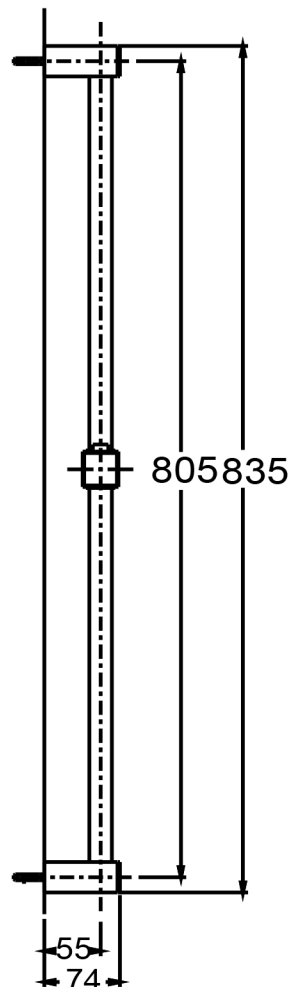

## KUADRAT SHOWER SLIDING BAR

Category: Shower Sliding Bar

Material: Brass

Dimensions: 32.8" (L) x 2.9" (W)

\*Numbers are in millimeters