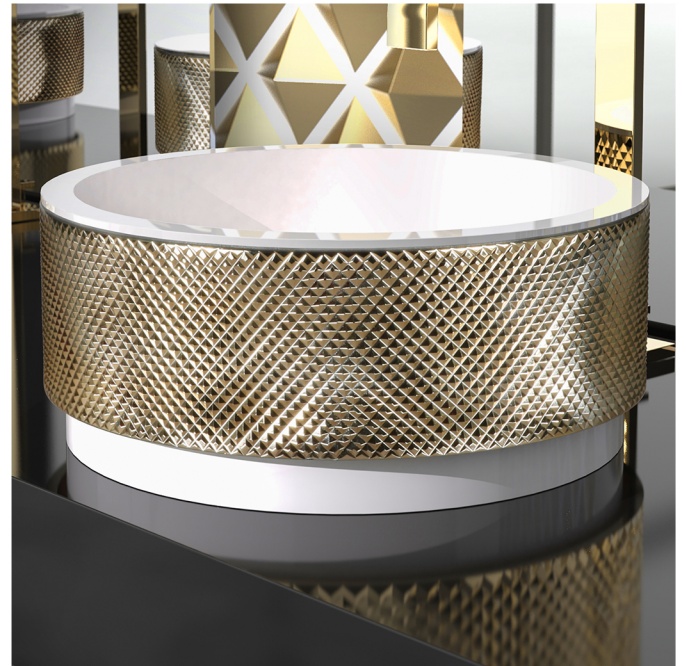

## CACTUS

Model: Cactus

Category: Bathroom Sink

Material: VetroFreddo/Florence Glass

Dimensions:

15.7"(L) x 15.7"(W) x 5.9"(H)

Description: Luxury bathroom sink in white and gold finish.

Ø400