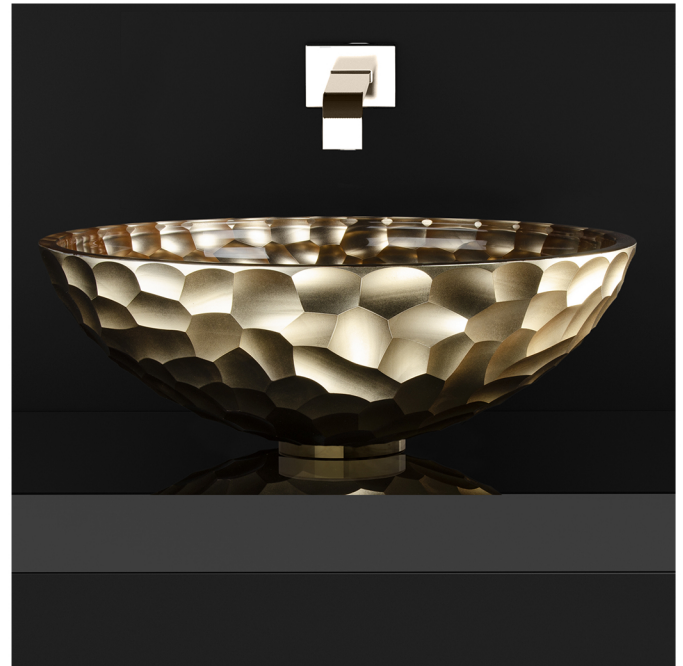

## PRISM

Model: Prism

Category: Bathroom Sink

Material: Florence Glass

Dimensions:

17.3" (L) x 17.3" (W) x 5.9" (H)

Description: Luxury bathroom sink  
in mat gold finish.

Ø440