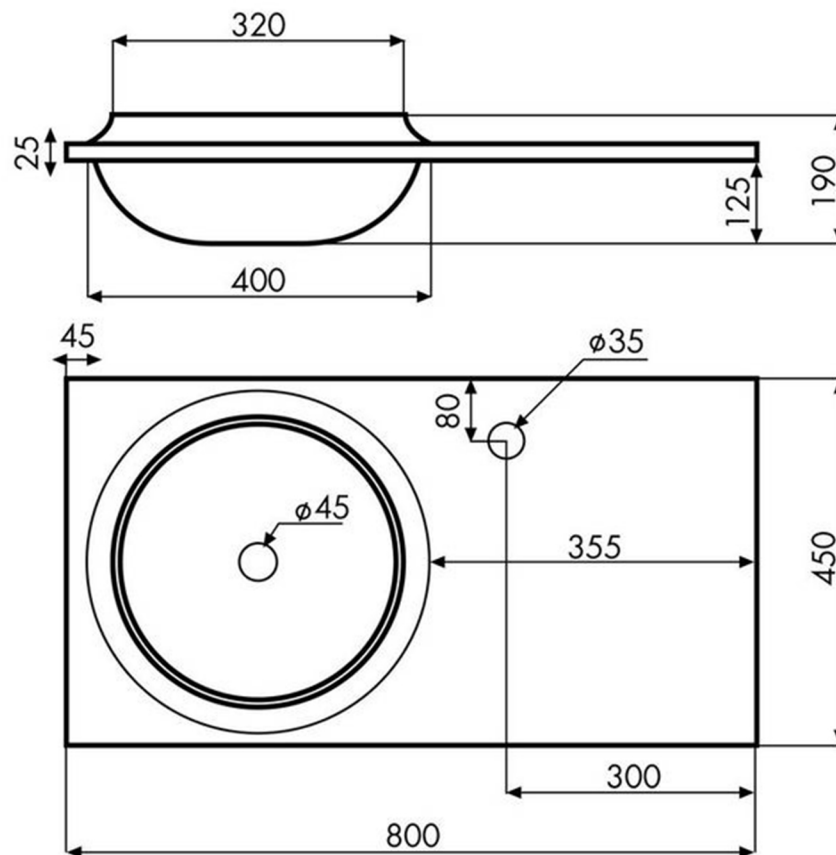

VULKA

Model: VULKA

Category: Bathroom Sink

Material: Natural Stone

Dimensions:

31.5"(L) x 17.7"(W) x 7.5"(D)

Description: Luxury bathroom sink in black finish.

*Numbers are in millimeters