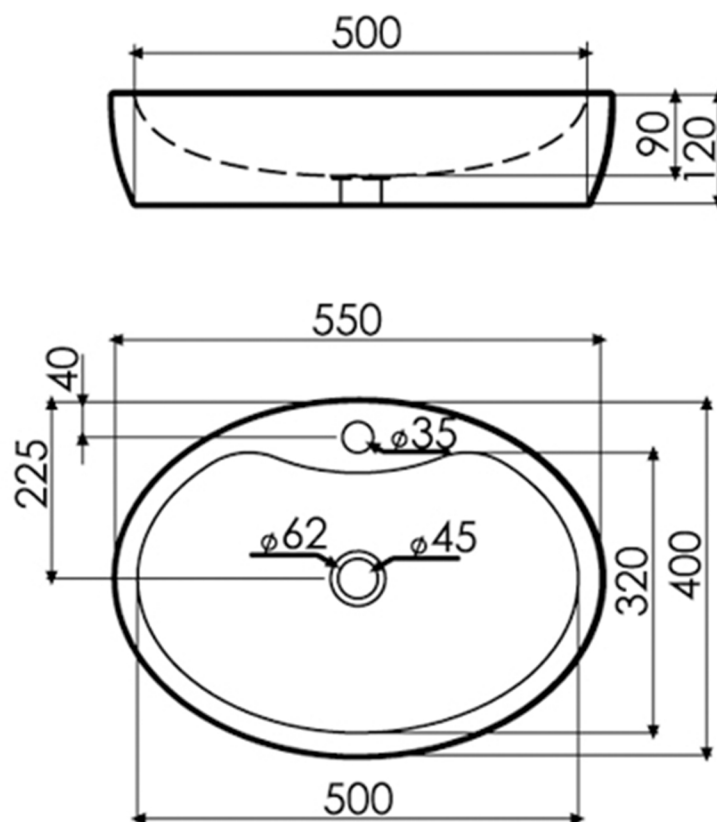

Santorini

Model: Santorini

Category: Bathroom Sink

Material: Natural Stone

Dimensions:

22"(L) x 16"(W) x 5"(D)

Description: Luxury bathroom sink in black finish.

*Numbers are in millimeters