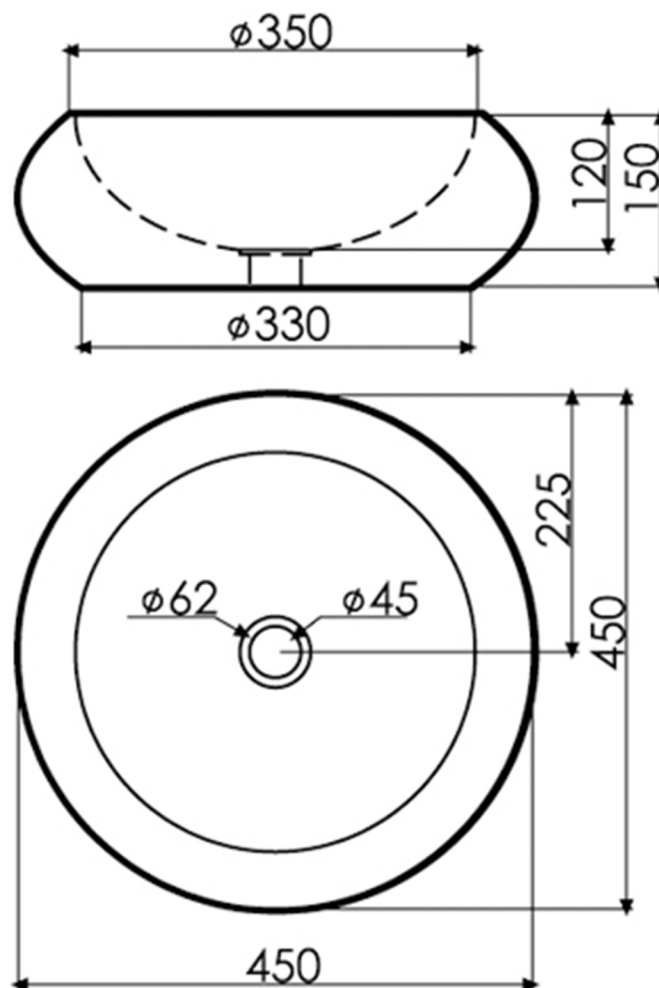

FIJI STONE

Model: Fiji Stone
Category: Bathroom Sink
Material: Natural Stone
Dimensions: 18''(L) x 18''(W) x 6''(D)

Description: Luxury bathroom sink in black finish.

*Numbers are in millimeters