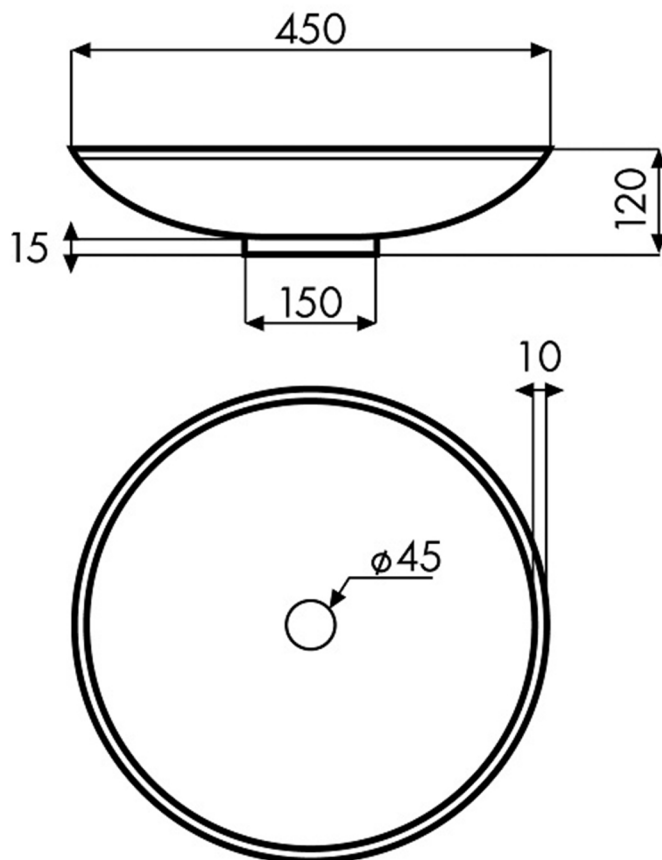

Duotono A

Model: Duotono A

Category: Bathroom Sink

Material: Natural Stone

Dimensions:

18" (L) x 18" (W) x 5" (D)

Description: Luxury bathroom sink in black finish.

*Numbers are in millimeters