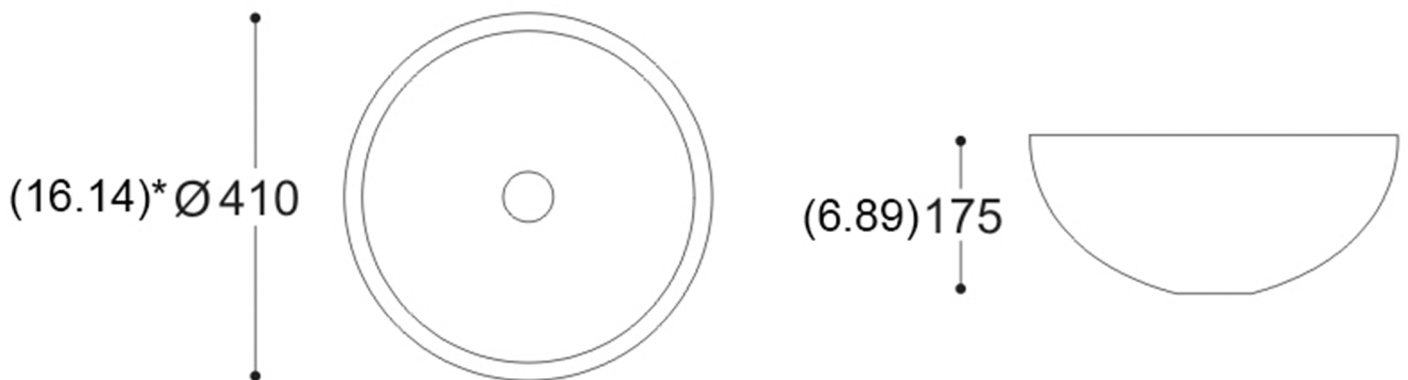

MURANO LAGUNA

Model: MURANO LAGUNA

Category: Bathroom Sink

Material: Glass

Dimensions: 16.2" (L) x 16.2" (W) x
6.9" (D)

Description: Luxury bathroom sink in
red vintage finish.

*Numbers in parenthesis are in inches