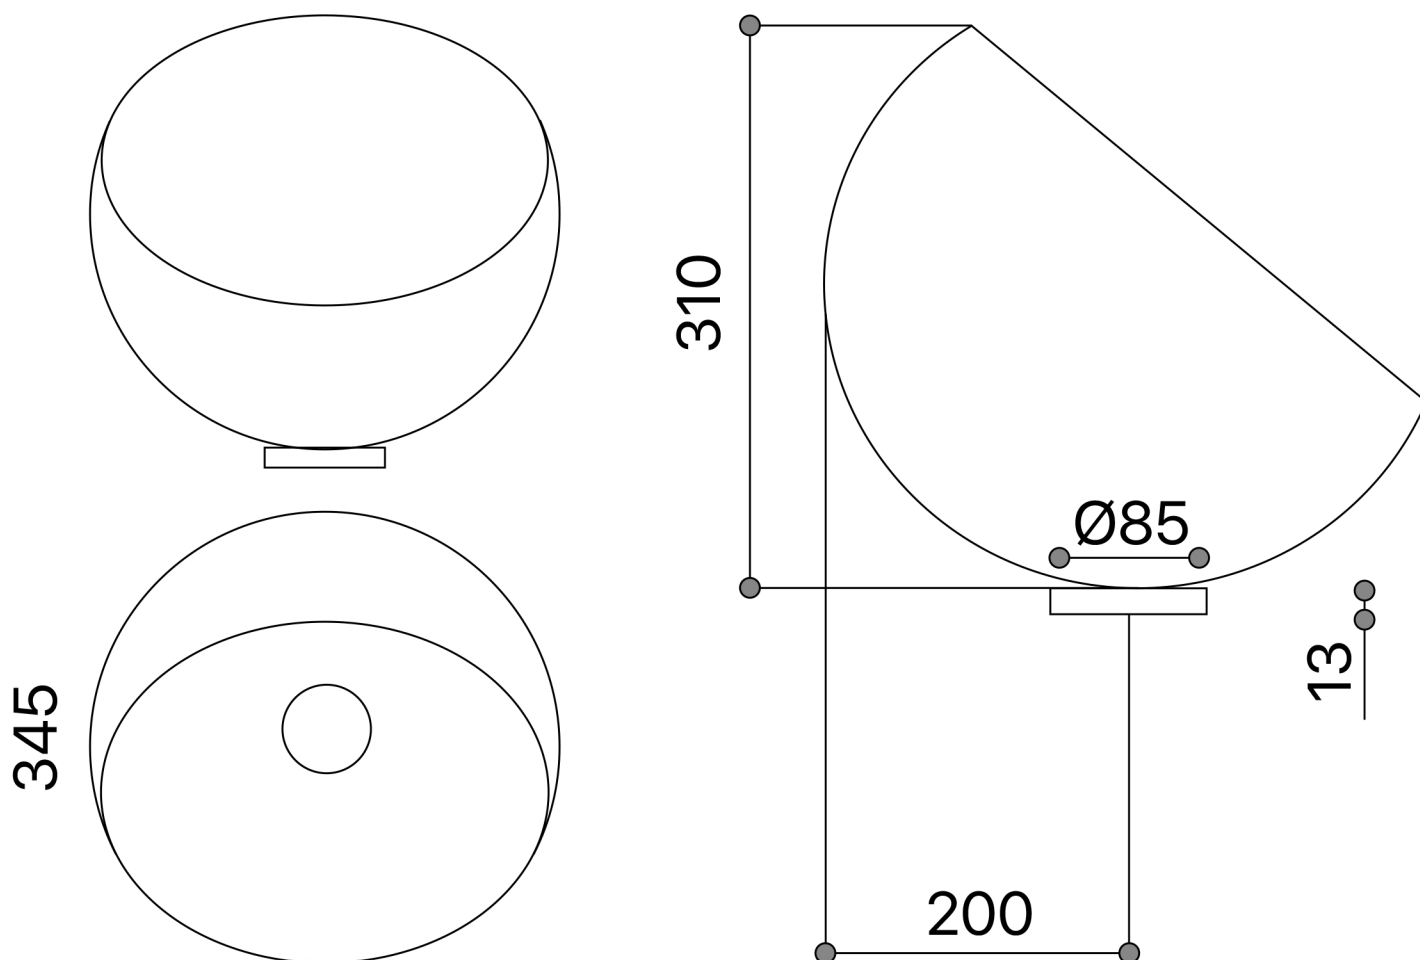

ASTRO

Model: Astro

Category: Bathroom Sink

Material: Crystal

Dimensions:

13.5"(L) x 13.5"(W) x 12.2"(H)

Description: Luxury crystal bathroom sink in transparent finish.

*Numbers are in millimeters