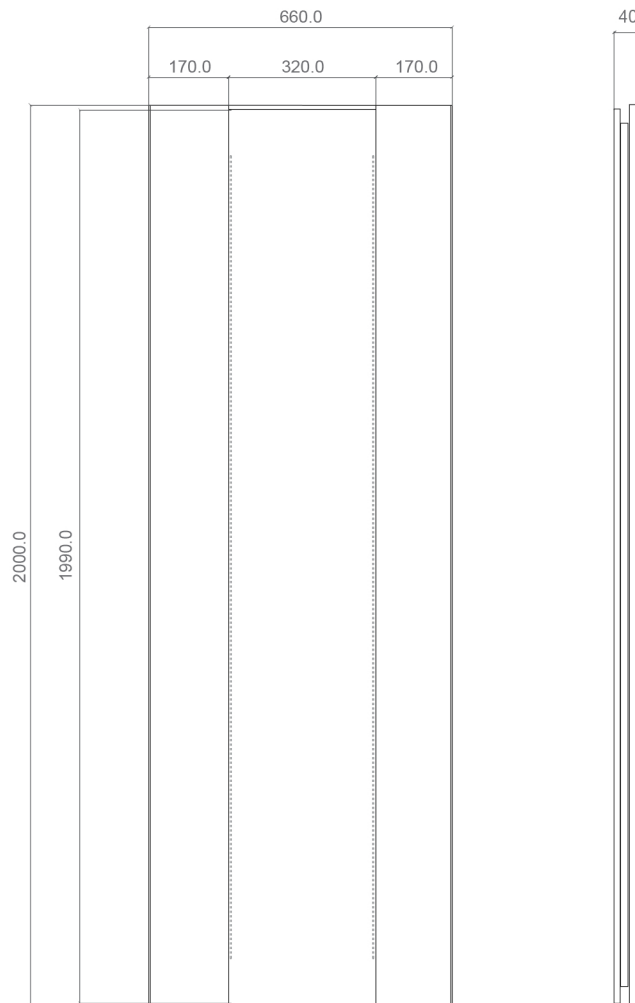

VISION XL

Tonino Lamborghini Collection

Category: Mirror

Material: MDF Wood

Dimensions:

78.7"(L) x 25.9"(W) x 1.5"(H)

Colors:

Rosa Sahara

Black Mat

Technical Data

*Numbers are in millimeters