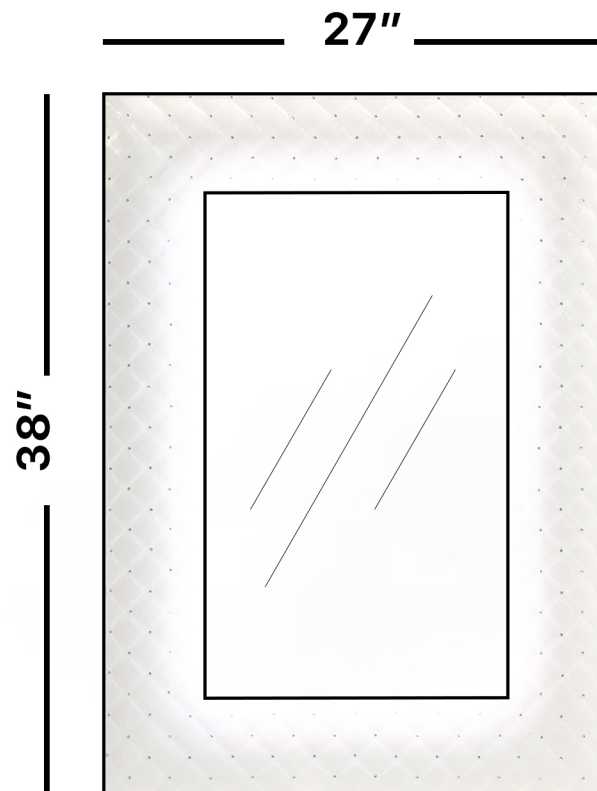

TIFFANY

Model: Tiffany Single

Category: Mirror

Material: Crystal

Dimensions: 38"(L) x 27"(H)

Depth: 1.1/2"

Description: Luxury LED lighted crystal bathroom mirror in white finish

*Numbers are in inches

SCHEDA MONTAGGIO ASSEMBLY INSTRUCTIONS

Wall Hanger
X2

Wall Anchor
X2

Head Screw
X2

**1. Mount the wall-hangers on the wall,
the mirror can be horizontal or vertical hanging.**

2. Wiring and power connection.

3. Hang the mirror on the wall-hangers.