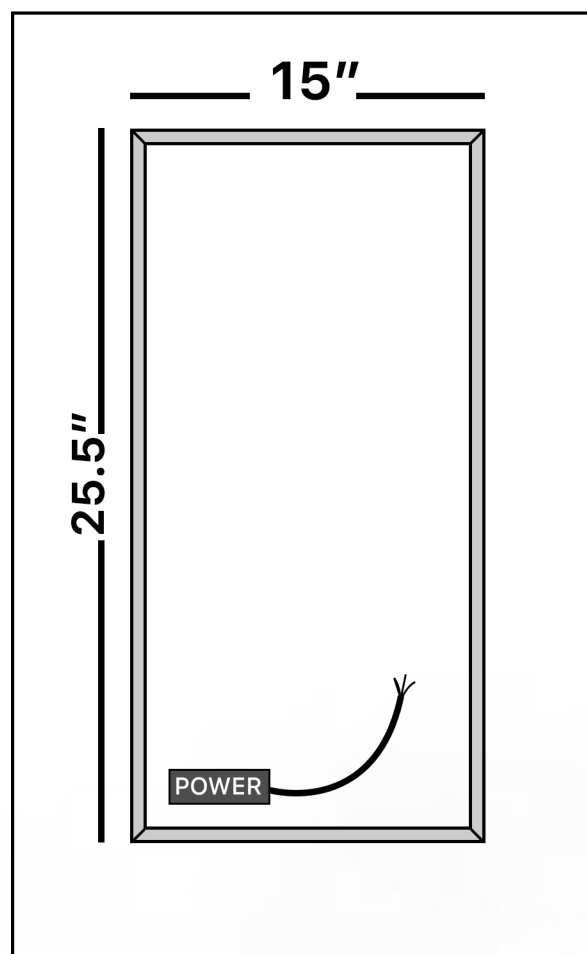

TIFFANY

Model: Tiffany Single

Category: Mirror

Material: Crystal

Dimensions: 38"(L) x 27"(H)

Depth: 1.1/2"

Description: Luxury LED lighted crystal bathroom mirror in white finish

*Numbers are in inches

SCHEDA MONTAGGIO ASSEMBLY INSTRUCTIONS

Wall Hanger
X2

Wall Anchor
X2

Head Screw
X2

**1. Mount the wall-hangers on the wall,
the mirror can be horizontal or vertical hanging.**

2. Wiring and power connection.

3. Hang the mirror on the wall-hangers.