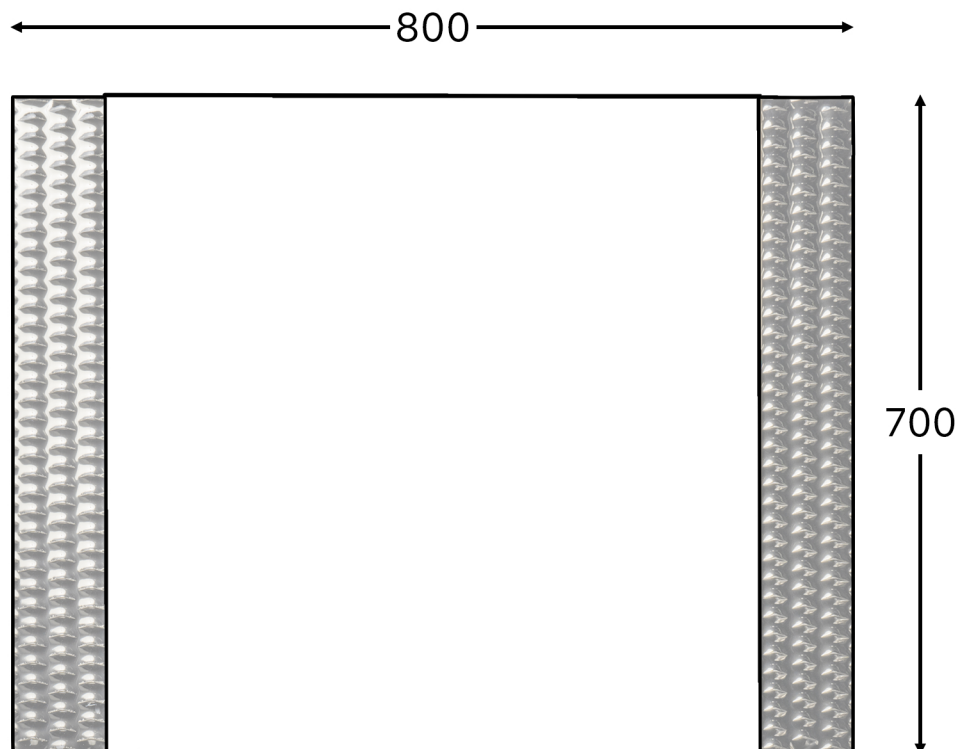

# LUCENT

**Category:** Mirror

**Material:** Murano Glass

**Dimensions:** 31.4"(L) x 27.5"(W)

**Colors:**

Silver  
Bronze

## Technical Data

\*Numbers are in millimeters