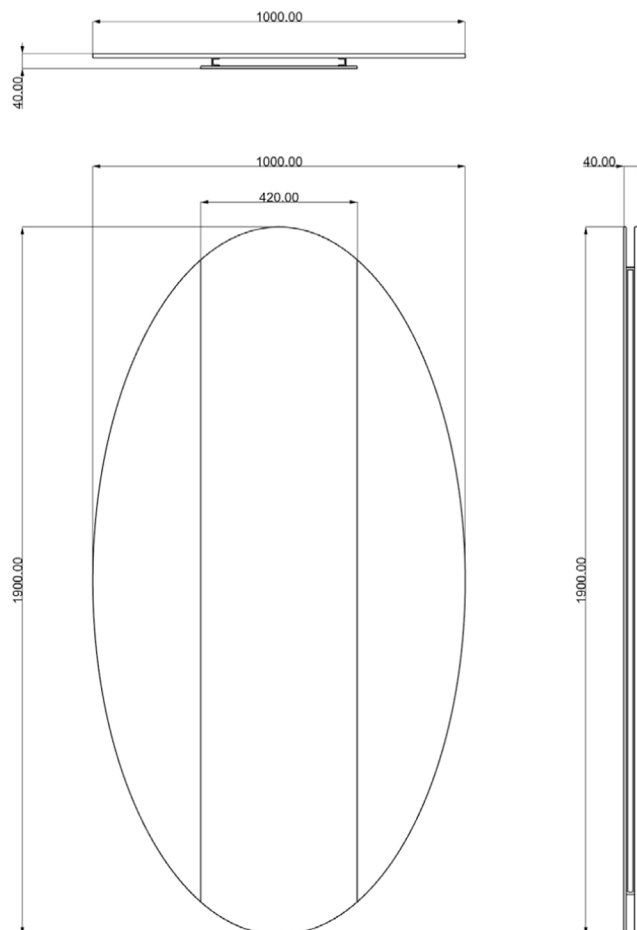

# RUFFLE

**Category:** Mirror

**Material:** Resin and Glass

**Dimensions:** 74.8"(L) x 39.3"(W)

**Colors:**

Gold  
Leaf

Silver  
Leaf

Black

White

## Technical Data

\*Numbers are in millimeters