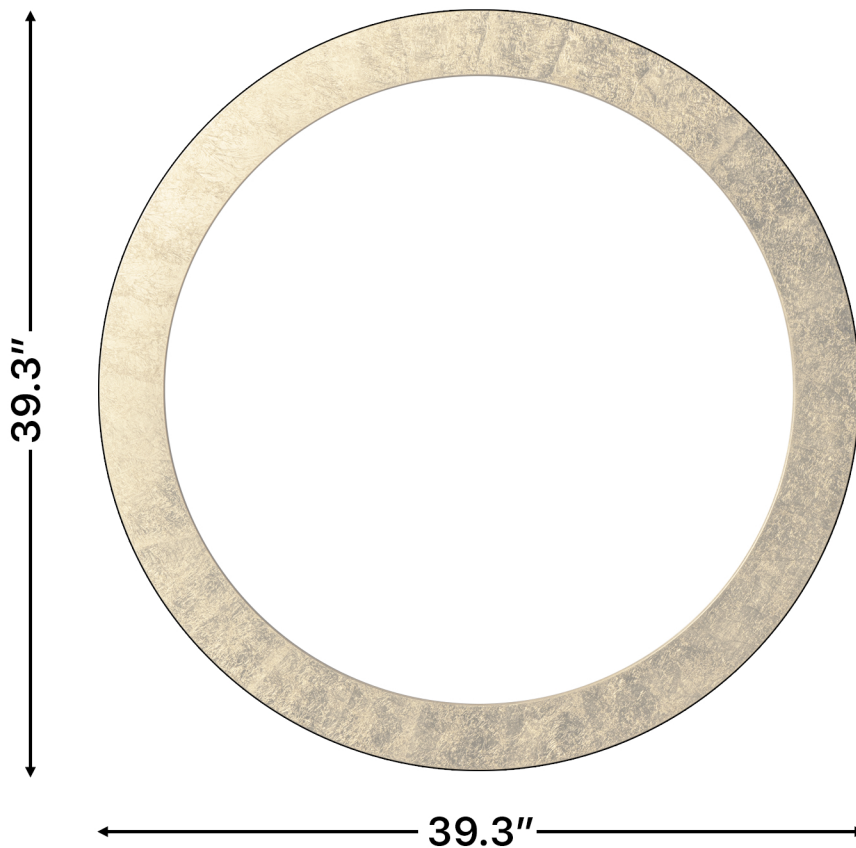

RO100

Category: Mirror

Material: Murano Glass

Dimensions: 39.3" (L) x 39.3" (W)

Colors:

Gold
Leaf

Silver
Leaf

Technical Data

*Numbers are in inches