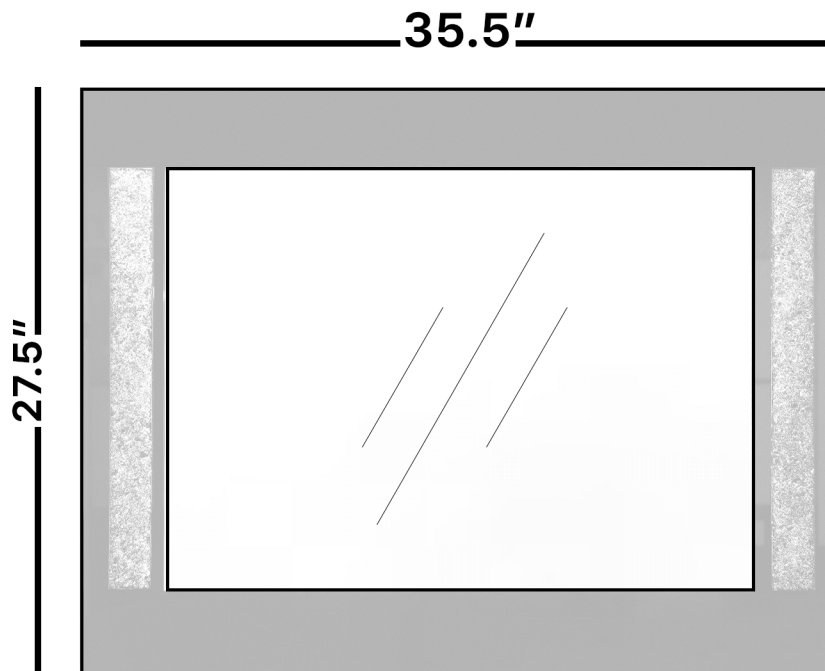

PRINCESS

Model: Princess Single

Category: Mirror

Material: Crystal

Dimensions: 35.5" (L) x 27.5" (H)

Depth: 1.1/4"

Description: Luxury LED lighted crystal bathroom mirror in vetro grey and silver finish

*Numbers are in inches

SCHEDA MONTAGGIO ASSEMBLY INSTRUCTIONS

Wall Hanger

X2

Wall Anchor

X2

Head Screw

X2

**1. Mount the wall-hangers on the wall,
the mirror can be horizontal or vertical hanging.**