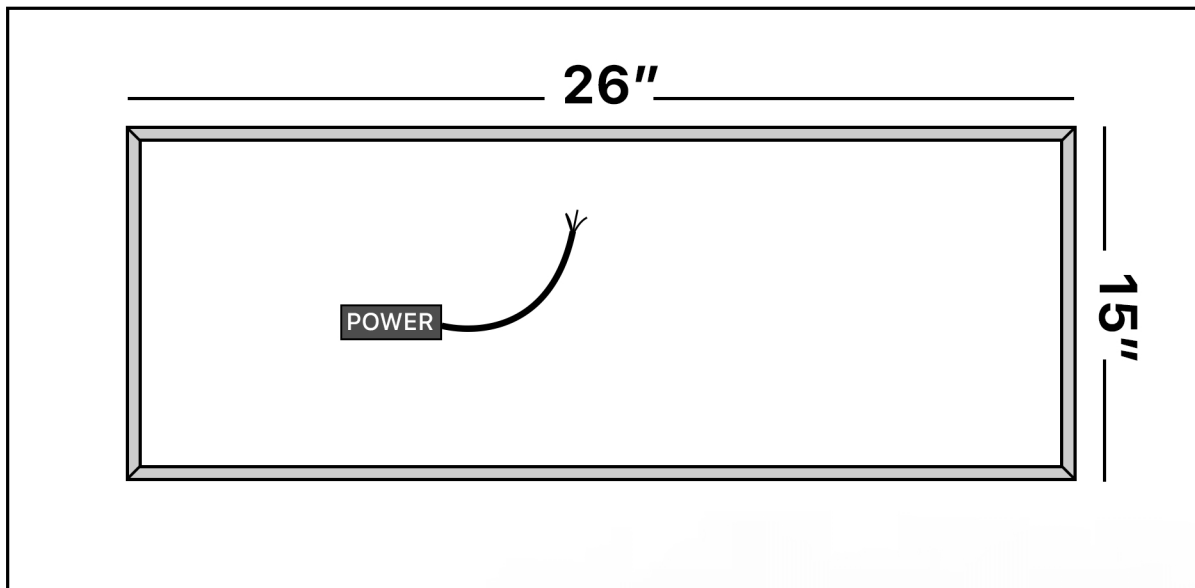

PRINCESS

Model: Princess Single

Category: Mirror

Material: Crystal

Dimensions: 35.5" (L) x 27.5" (H)

Depth: 1.1/4"

Description: Luxury LED lighted crystal bathroom mirror in vetro grey and silver finish

*Numbers are in inches

SCHEDA MONTAGGIO ASSEMBLY INSTRUCTIONS

Wall Hanger

X2

Wall Anchor

X2

Head Screw

X2

**1. Mount the wall-hangers on the wall,
the mirror can be horizontal or vertical hanging.**