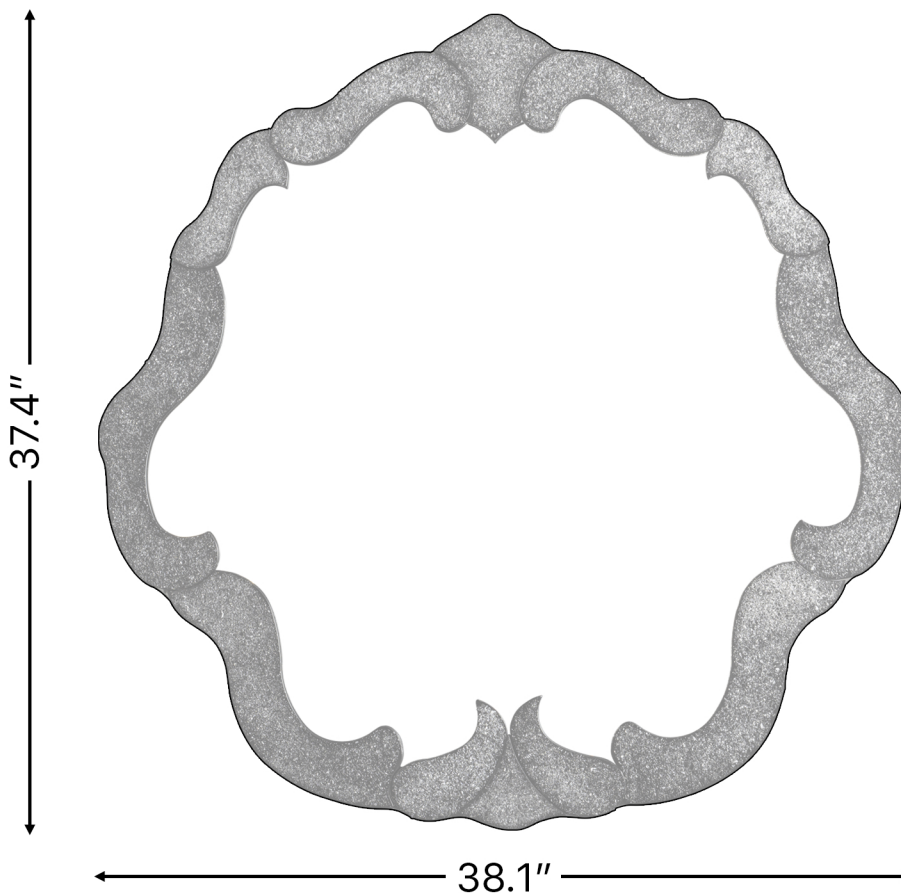

ONAX

Category: Mirror

Material: Murano Glass

Dimensions: 38.1"(L) x 37.4"(W)

Colors:

Black

Silver

Technical Data

*Numbers are in inches