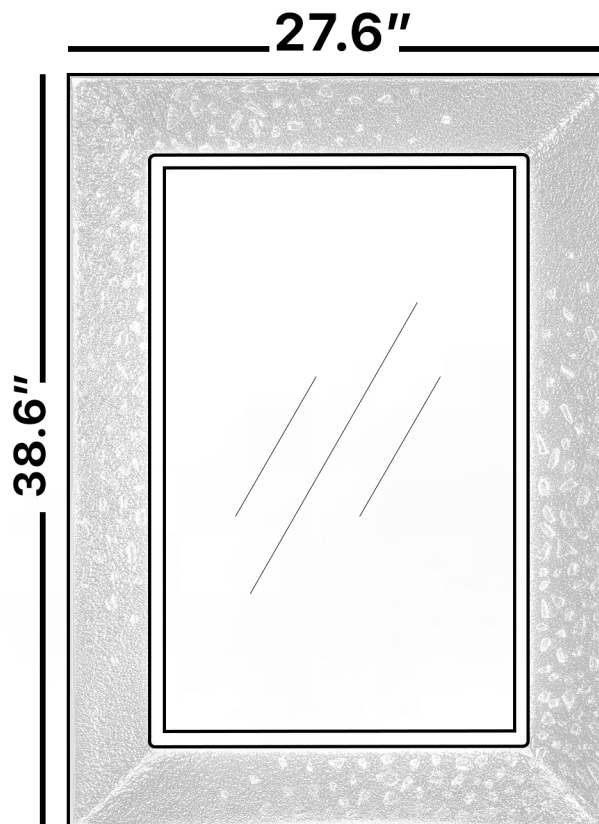

MURANO

Model: Murano Single

Category: Mirror

Material: Crystal

Dimensions: 38.6"(L) x 27.6"(H)

Description: Luxury LED lighted crystal bathroom mirror in silver finish

*Numbers are in inches

SCHEDA MONTAGGIO ASSEMBLY INSTRUCTIONS

Wall Hanger
X2

Wall Anchor
X2

Head Screw
X2

**1. Mount the wall-hangers on the wall,
the mirror can be horizontal or vertical hanging.**

2. Wiring and power connection.

3. Hang the mirror on the wall-hangers.