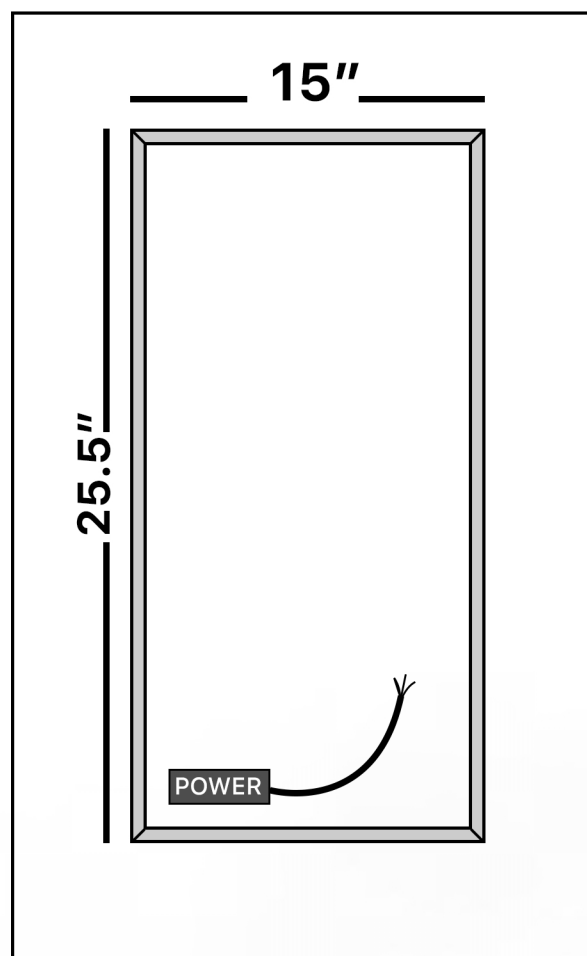

MURANO

Model: Murano Single

Category: Mirror

Material: Crystal

Dimensions: 38.6"(L) x 27.6"(H)

Description: Luxury LED lighted crystal bathroom mirror in silver finish

*Numbers are in inches

SCHEDA MONTAGGIO ASSEMBLY INSTRUCTIONS

Wall Hanger
X2

Wall Anchor
X2

Head Screw
X2

**1. Mount the wall-hangers on the wall,
the mirror can be horizontal or vertical hanging.**

2. Wiring and power connection.

3. Hang the mirror on the wall-hangers.