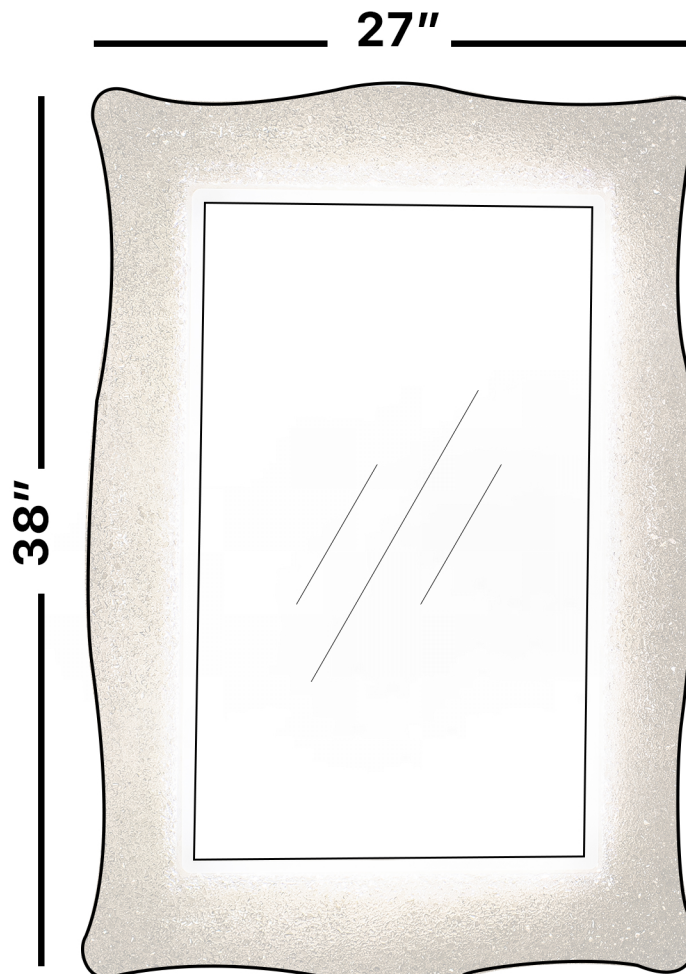

## LUCENT

Model: Lucent Single

Category: Mirror

Material: Crystal

Dimensions: 38" (L) x 27" (H)

Depth: 4"

Description: Luxury LED lighted crystal bathroom mirror in sand finish

\*Numbers are in inches

## SCHEDA MONTAGGIO ASSEMBLY INSTRUCTIONS

Wall Hanger  
**X2**

Wall Anchor  
**X2**

Head Screw  
**X2**

1. Mount the wall-hangers on the wall,  
the mirror can be horizontal or vertical hanging.

2. Wiring and power connection.

3. Hang the mirror on the wall-hangers.