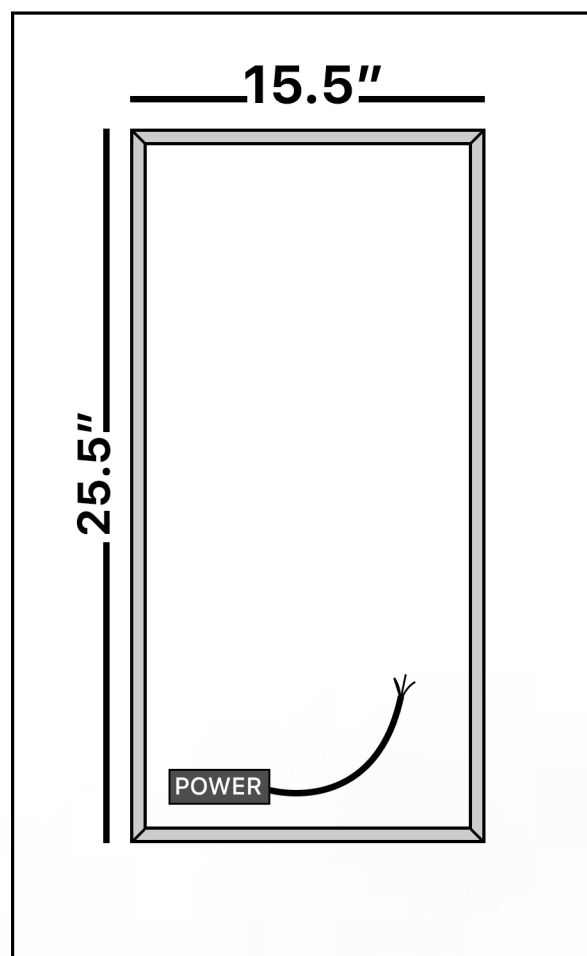

## LUCENT

Model: Lucent Single

Category: Mirror

Material: Crystal

Dimensions: 38" (L) x 27" (H)

Depth: 4"

Description: Luxury LED lighted crystal bathroom mirror in sand finish

\*Numbers are in inches

## SCHEDA MONTAGGIO ASSEMBLY INSTRUCTIONS

Wall Hanger  
**X2**

Wall Anchor  
**X2**

Head Screw  
**X2**

1. Mount the wall-hangers on the wall,  
the mirror can be horizontal or vertical hanging.

2. Wiring and power connection.

3. Hang the mirror on the wall-hangers.