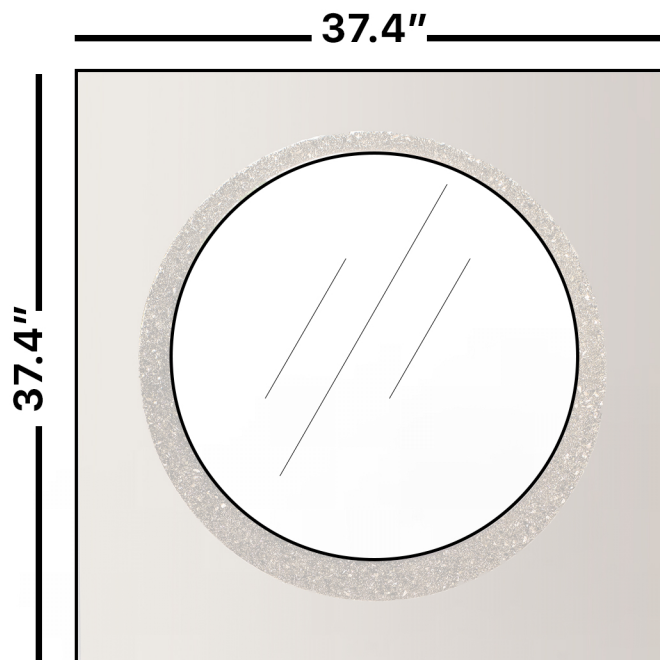

LUCENT

Model: Lucent Single

Category: Mirror

Material: Crystal

Dimensions: 37.4"(L) x 37.4"(H)

Description: Luxury LED lighted crystal bathroom mirror in bronze finish

*Numbers are in inches

SCHEDA MONTAGGIO ASSEMBLY INSTRUCTIONS

Wall Hanger

X2

Wall Anchor

X2

Head Screw

X2

**1. Mount the wall-hangers on the wall,
the mirror can be horizontal or vertical hanging.**

2. Wiring and power connection.

3. Hang the mirror on the wall-hangers.