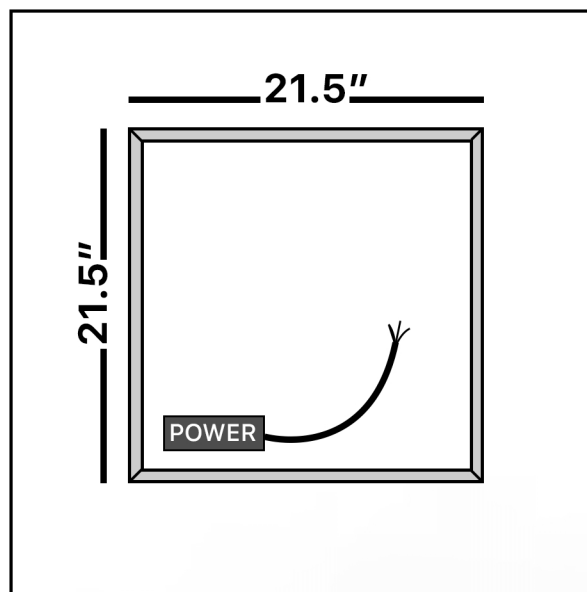

LUCENT

Model: Lucent Single

Category: Mirror

Material: Crystal

Dimensions: 37.4"(L) x 37.4"(H)

Description: Luxury LED lighted crystal bathroom mirror in bronze finish

*Numbers are in inches

SCHEDA MONTAGGIO ASSEMBLY INSTRUCTIONS

Wall Hanger

X2

Wall Anchor

X2

Head Screw

X2

**1. Mount the wall-hangers on the wall,
the mirror can be horizontal or vertical hanging.**

2. Wiring and power connection.