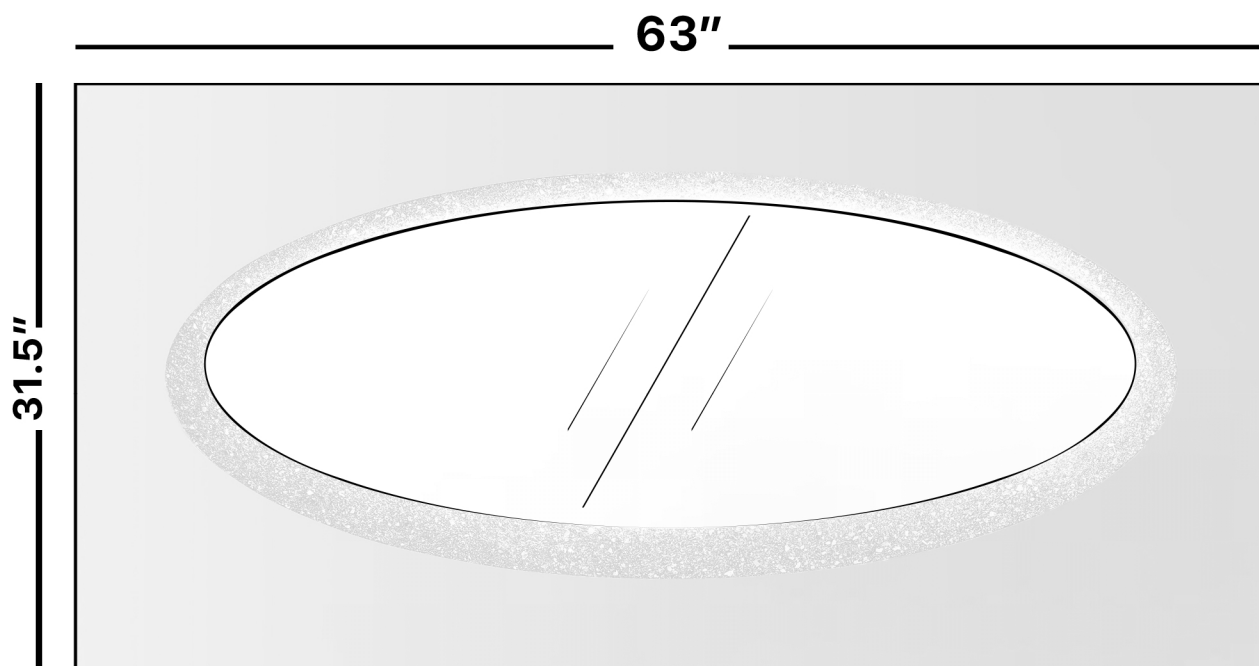

LUCENT

Model: Lucent

Category: Mirror

Material: Crystal

Dimensions: 63"(L) x 31.5"(H)

Description: Luxury LED lighted crystal mirror in ice finish.

SCHEDA MONTAGGIO ASSEMBLY INSTRUCTIONS

Wall Hanger

X2

Wall Anchor

X2

Head Screw

X2

**1. Mount the wall-hangers on the wall,
the mirror can be horizontal or vertical hanging.**

2. Wiring and power connection.

3. Hang the mirror on the wall-hangers.