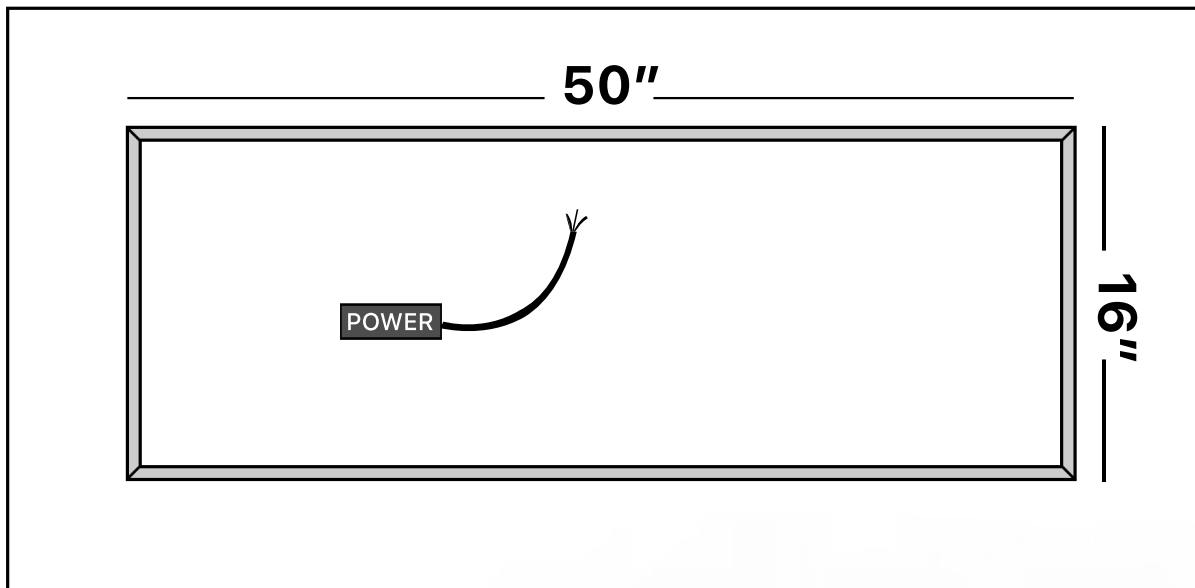

LUCENT

Model: Lucent

Category: Mirror

Material: Crystal

Dimensions: 63"(L) x 31.5"(H)

Description: Luxury LED lighted crystal mirror in ice finish.

SCHEDA MONTAGGIO ASSEMBLY INSTRUCTIONS

Wall Hanger

X2

Wall Anchor

X2

Head Screw

X2

**1. Mount the wall-hangers on the wall,
the mirror can be horizontal or vertical hanging.**

2. Wiring and power connection.

3. Hang the mirror on the wall-hangers.