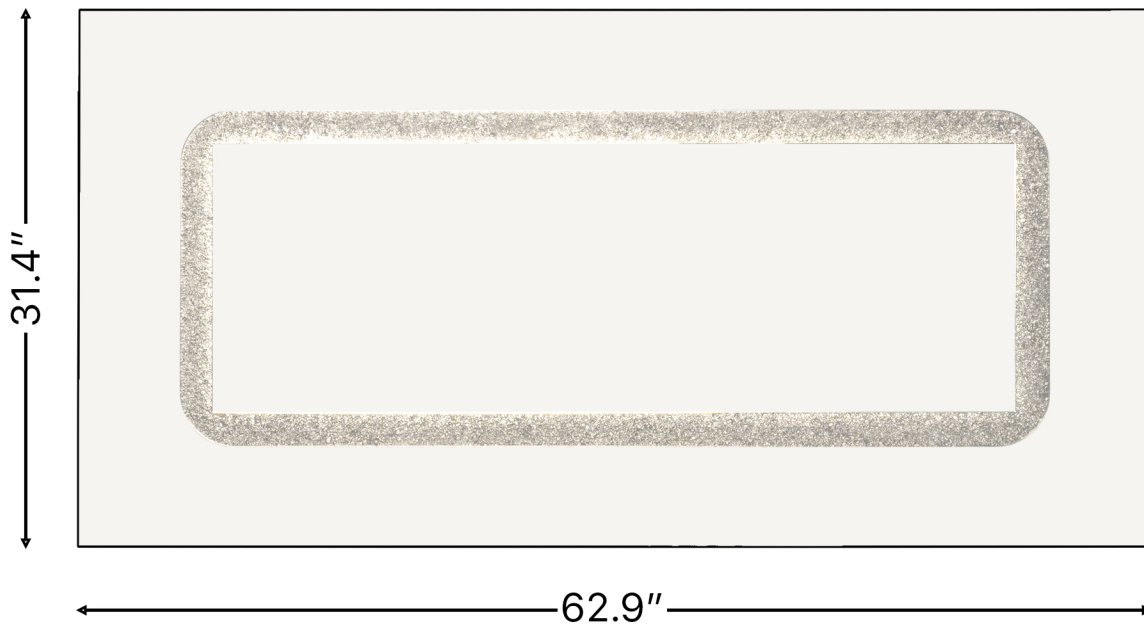

# CRISTALLO

**Category:** Mirror

**Material:** Murano Glass

**Dimensions:** 62.9" (L) x 31.4" (W)

**Colors:**

Bronze

Ice

## Technical Data

\*Numbers are in inches