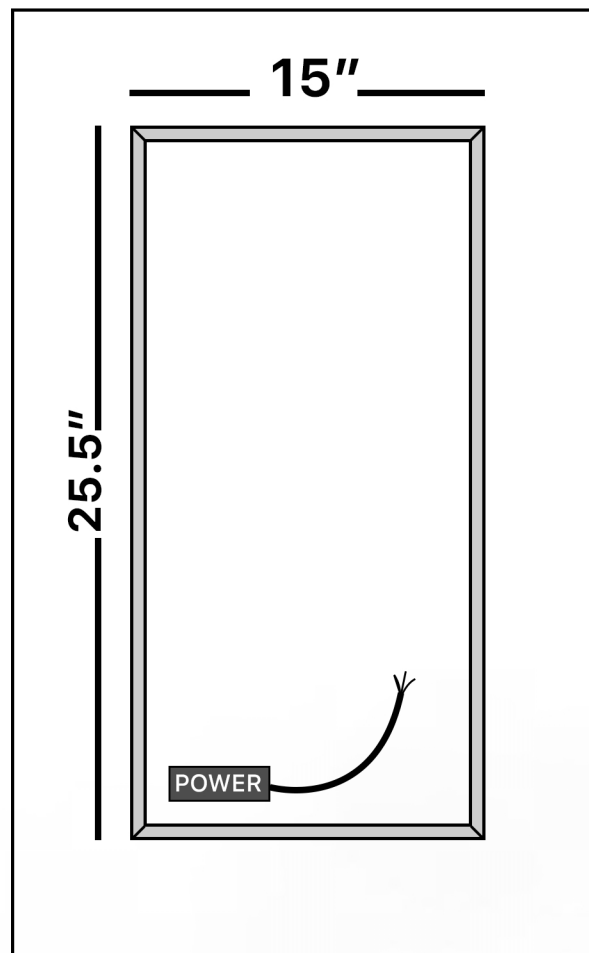

ARTISTIC

Model: Artistic Single

Category: Mirror

Material: Crystal

Dimensions: 38.6"(L) x 27.6"(H)

Description: Luxury LED lighted crystal bathroom mirror in silver bronze finish

*Numbers are in inches

SCHEDA MONTAGGIO ASSEMBLY INSTRUCTIONS

Wall Hanger
X2

Wall Anchor
X2

Head Screw
X2

**1. Mount the wall-hangers on the wall,
the mirror can be horizontal or vertical hanging.**

2. Wiring and power connection.

3. Hang the mirror on the wall-hangers.