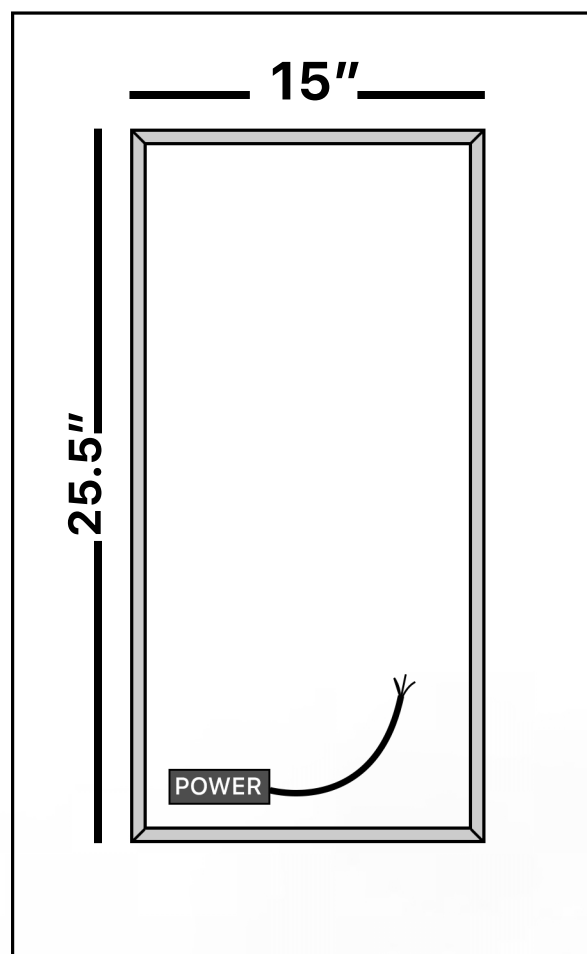

ARTISTIC

Model: Artistic Single

Category: Mirror

Material: Crystal

Dimensions: 38.6"(L) x 27.6"(H)

Description: Luxury LED lighted crystal bathroom mirror in black and silver finish

*Numbers are in inches

SCHEDA MONTAGGIO ASSEMBLY INSTRUCTIONS

Wall Hanger
X2

Wall Anchor
X2

Head Screw
X2

**1. Mount the wall-hangers on the wall,
the mirror can be horizontal or vertical hanging.**

2. Wiring and power connection.

3. Hang the mirror on the wall-hangers.