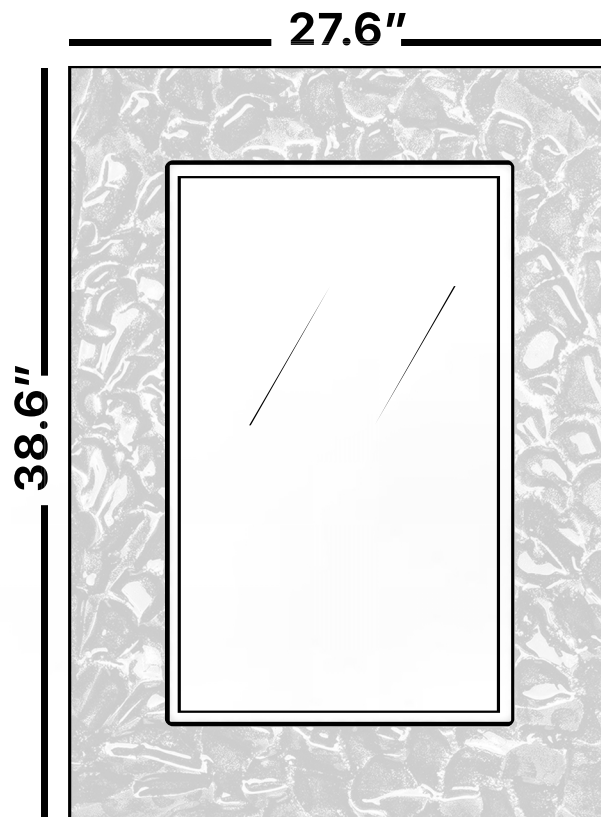

ARTISTIC

Model: Artistic Single

Category: Mirror

Material: Crystal

Dimensions: 38.6"(L) x 27.6"(H)

Description: Luxury LED lighted crystal bathroom mirror in black and silver finish

*Numbers are in inches

SCHEDA MONTAGGIO ASSEMBLY INSTRUCTIONS

Wall Hanger
X2

Wall Anchor
X2

Head Screw
X2

**1. Mount the wall-hangers on the wall,
the mirror can be horizontal or vertical hanging.**

2. Wiring and power connection.

3. Hang the mirror on the wall-hangers.