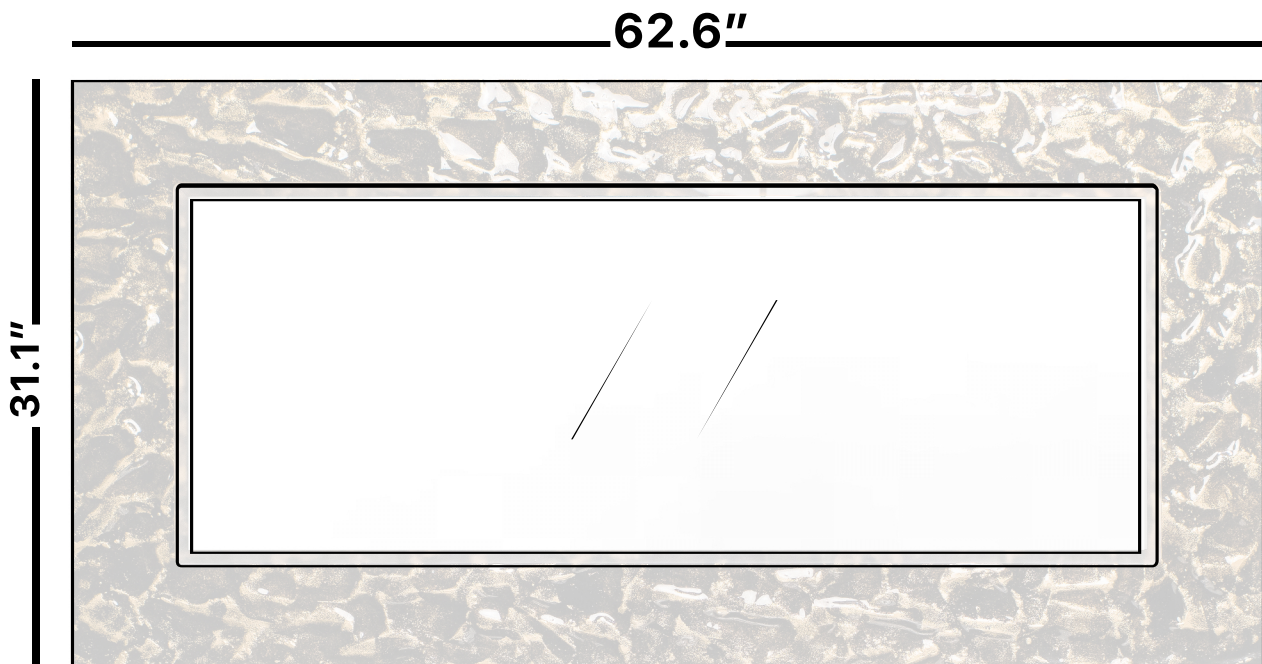

LUCENT

Model: Lucent Double

Category: Mirror

Material: Crystal

Dimensions: 62.6" (L) x 31.1" (H)

Description: Luxury LED lighted crystal bathroom mirror in black and gold finish

*Numbers are in inches

SCHEDA MONTAGGIO ASSEMBLY INSTRUCTIONS

Wall Hanger

X2

Wall Anchor

X2

Head Screw

X2

**1. Mount the wall-hangers on the wall,
the mirror can be horizontal or vertical hanging.**

2. Wiring and power connection.