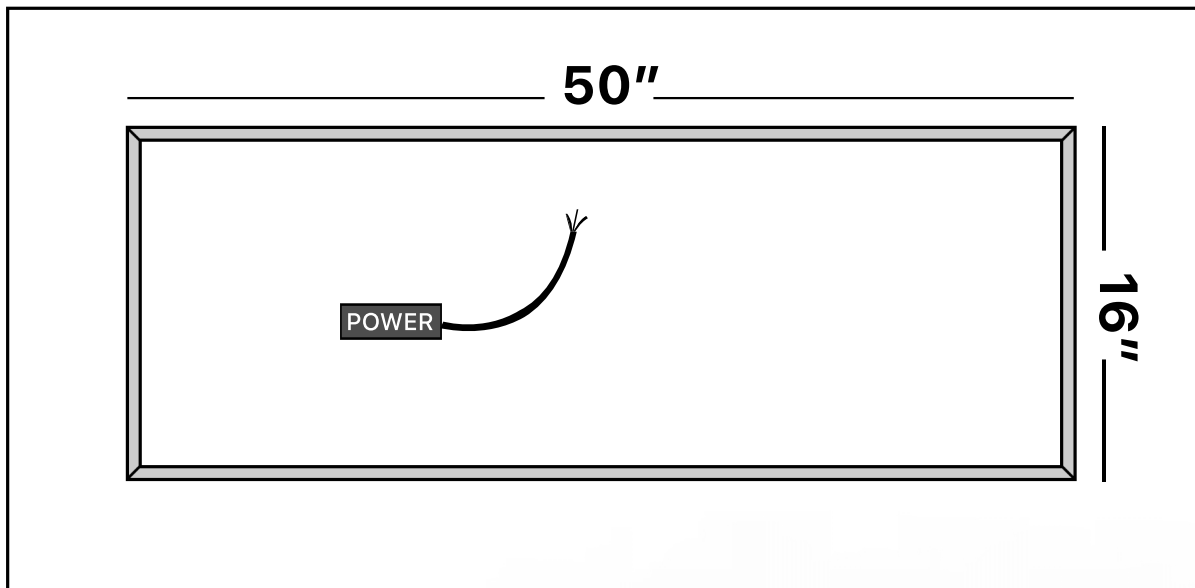

LUCENT

Model: Lucent Double

Category: Mirror

Material: Crystal

Dimensions: 62.6" (L) x 31.1" (H)

Description: Luxury LED lighted crystal bathroom mirror in black and gold finish

*Numbers are in inches

SCHEDA MONTAGGIO ASSEMBLY INSTRUCTIONS

Wall Hanger

X2

Wall Anchor

X2

Head Screw

X2

**1. Mount the wall-hangers on the wall,
the mirror can be horizontal or vertical hanging.**

2. Wiring and power connection.