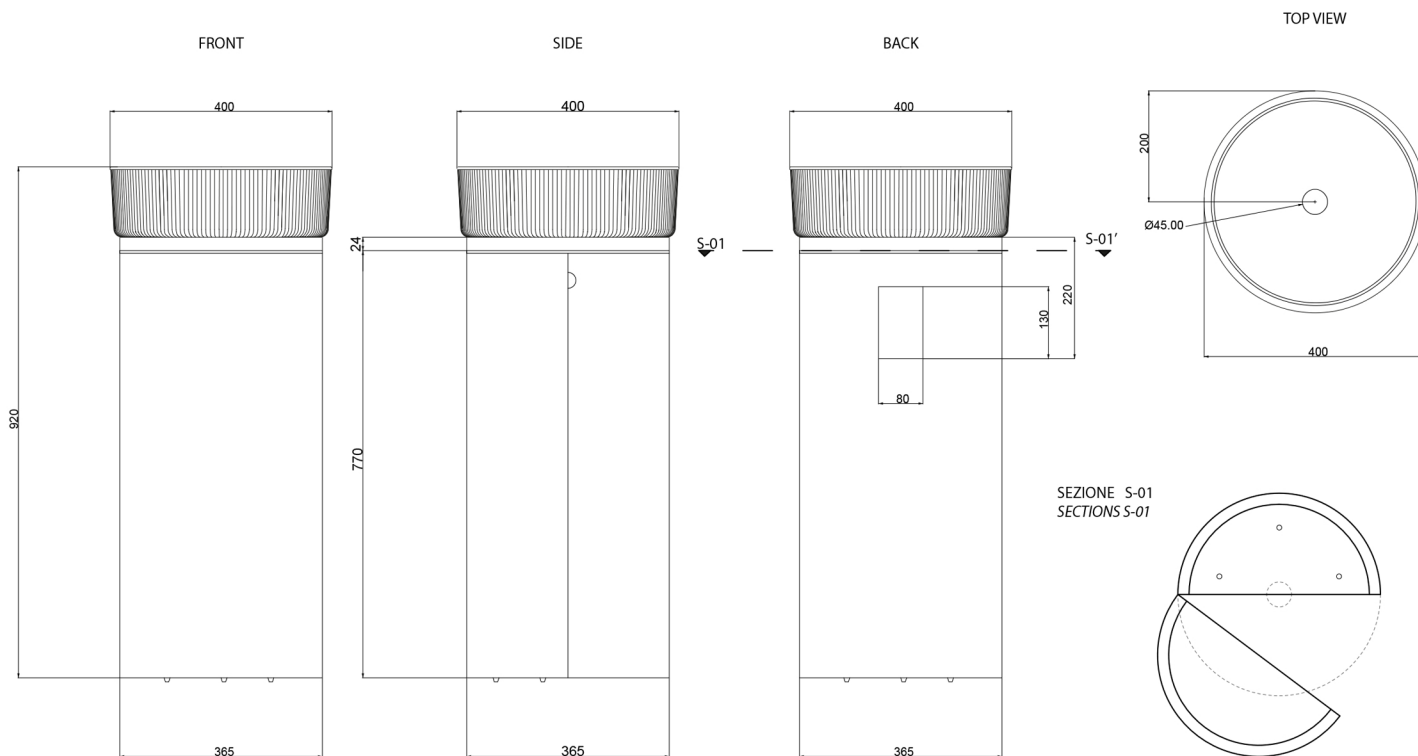

# BELLA VITA

**Category:** Free Standing

**Material:** Florence Glass/Wood

**Dimensions:**

15.7"(L) x 15.7"(W) x 36.2"(H)

**Weight:** 61.7 lbs

**Overflow:** No

**Colors:**

## Technical Data

\*Numbers are in millimeters

ANTA - Anta contenitiva con mensole interne

*DOOR - Containment door with shelves*

1) Fissare la base al pavimento

*1) Fix the base to the floor*

---

per altri dettagli consultare la guida di montaggio

*for other information consult the assembly sheet*

---

Composizione completa  
Dimensioni specchio Ø60

*Complete composition  
Mirror dimensions Ø60*