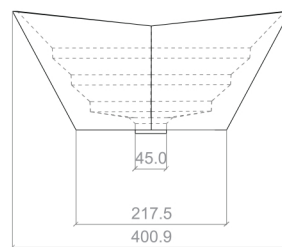

## Tonino Lamborghini Collection

**Category:** Bathroom Sink

**Material:** Resin and Glass

**Dimensions:**

23" (L) x 15.7" (W) x 6.7" (H)

**Weight:** 1256.6 lbs

**Overflow:** No

**Colors:**

## Technical Data

\*Numbers are in millimeters