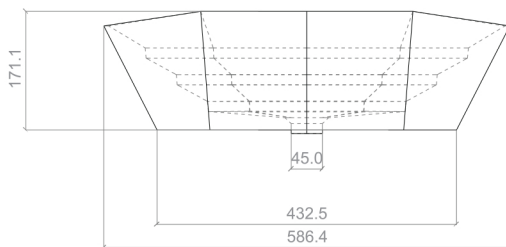

## Tonino Lamborghini Collection

**Category:** Bathroom Sink

**Material:** Resin and Glass

**Dimensions:**

23" (L) x 15.7" (W) x 6.7" (H)

**Weight:** 1256.6 lbs

**Overflow:** No

**Colors:**

## Technical Data

\*Numbers are in millimeters