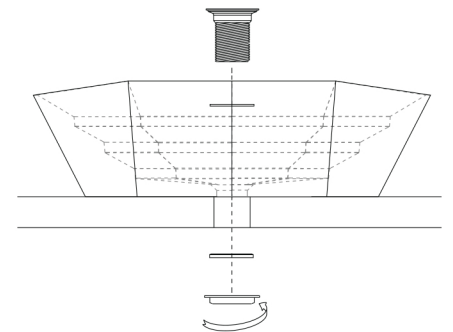

## Tonino Lamborghini Collection

**Category:** Bathroom Sink

**Material:** Resin and Glass

**Dimensions:**

23" (L) x 15.7" (W) x 6.7" (H)

**Weight:** 1256.6 lbs

**Overflow:** No

**Colors:**

## Technical Data

\*Numbers are in millimeters