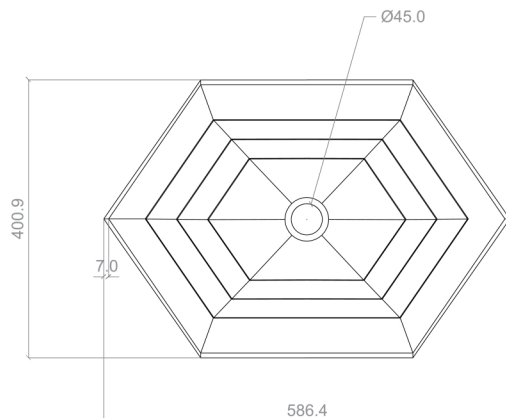

## Tonino Lamborghini Collection

**Category:** Bathroom Sink

**Material:** Resin and Glass

**Dimensions:**

23" (L) x 15.7" (W) x 6.7" (H)

**Weight:** 1256.6 lbs

**Overflow:** No

**Colors:**

## Technical Data

\*Numbers are in millimeters