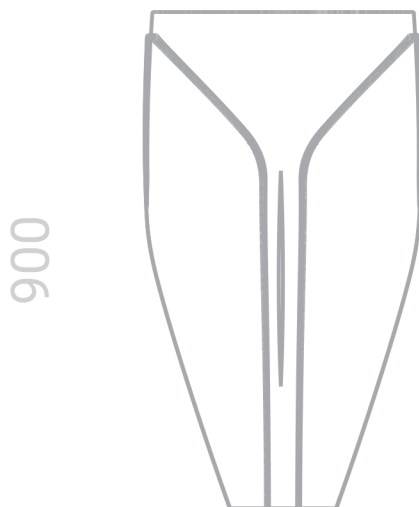

ICONICO

Tonino Lamborghini Collection

Category: Bathroom Sink

Material: Resin and Carbon Fiber

Dimensions:

20.5" (L) x 18.8" (W) x 35.4" (H)

Hole Size: 45 mm

Colors:

Orange
& Black

Green
& Black

Blue
& Black

Black
& White

Technical Data

900

478

522

*Numbers are in millimeters