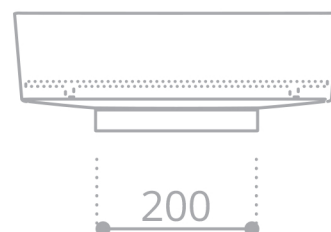

CARBON TECH XL

Tonino Lamborghini Collection

Category: Bathroom Sink

Material: Resin and Carbon Fiber

Dimensions:

24.0" (L) x 15.7" (W) x 5.5" (H)

Hole Size: 45 mm

Colors:

Black
Mat

Black
Gloss

White
Gloss

Grey

Technical Data

610

cover
carabotto

560

*Numbers are in millimeters

Tonino Lamborghini