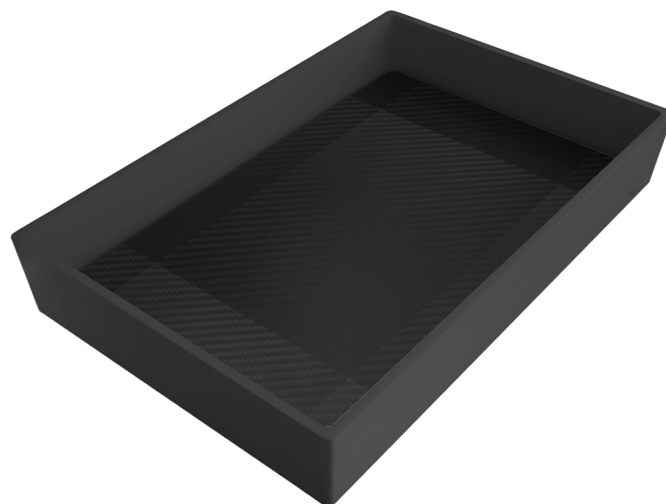

CARBON TECH XL

Tonino Lamborghini Collection

Category: Bathroom Sink

Material: Resin and Carbon Fiber

Dimensions:

24.0" (L) x 15.7" (W) x 5.5" (H)

Hole Size: 45 mm

Colors:

Black
Mat

Black
Gloss

White
Gloss

Grey

Technical Data

610

cover
carabotto

560